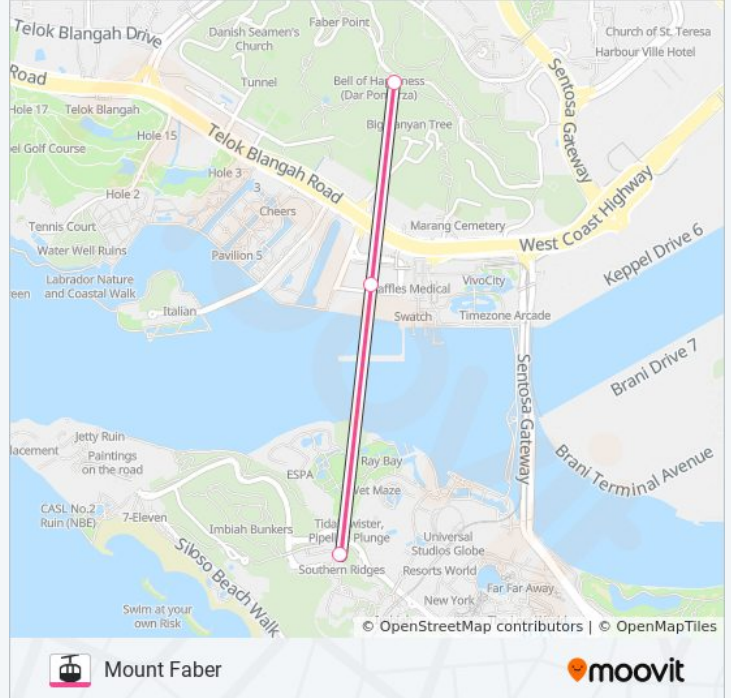

MOUNT FABER LINE

Mount Faber

Get The App

The MOUNT FABER LINE cable car line (Mount Faber) has 2 routes. For regular weekdays, their operation hours are: (1) Mount Faber: 8:45 AM - 9:30 PM (2) Sentosa: 8:45 AM - 9:30 PM
Use the Moovit App to find the closest MOUNT FABER LINE cable car station near you and find out when is the next MOUNT FABER LINE cable car arriving.

Direction: Mount Faber

3 stops

[VIEW LINE SCHEDULE](#)

Sentosa Station

Harbourfront Station

Mount Faber Station

MOUNT FABER LINE cable car Time Schedule

Mount Faber Route Timetable:

Sunday	8:45 AM - 9:30 PM
Monday	8:45 AM - 9:30 PM
Tuesday	8:45 AM - 9:30 PM
Wednesday	8:45 AM - 9:30 PM
Thursday	8:45 AM - 9:30 PM
Friday	8:45 AM - 9:30 PM
Saturday	8:45 AM - 9:30 PM

MOUNT FABER LINE cable car Info**Direction:** Mount Faber**Stops:** 3**Trip Duration:** 7 min**Line Summary:**

Direction: Sentosa

3 stops

[VIEW LINE SCHEDULE](#)

Mount Faber Station

Habourfront Station

Sentosa Station

MOUNT FABER LINE cable car Time Schedule

Sentosa Route Timetable: