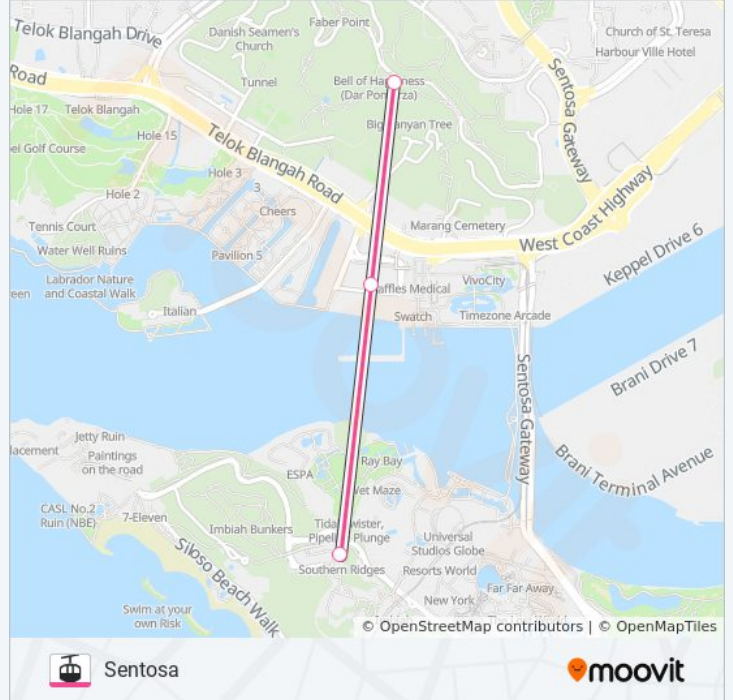

Direction: Sentosa

Stops: 3

Trip Duration: 7 min

Line Summary:

MOUNT FABER LINE cable car time schedules and route maps are available in an offline PDF at moovitapp.com. Use the [Moovit App](#) to see live bus times, train schedule or subway schedule, and step-by-step directions for all public transit in Singapore.