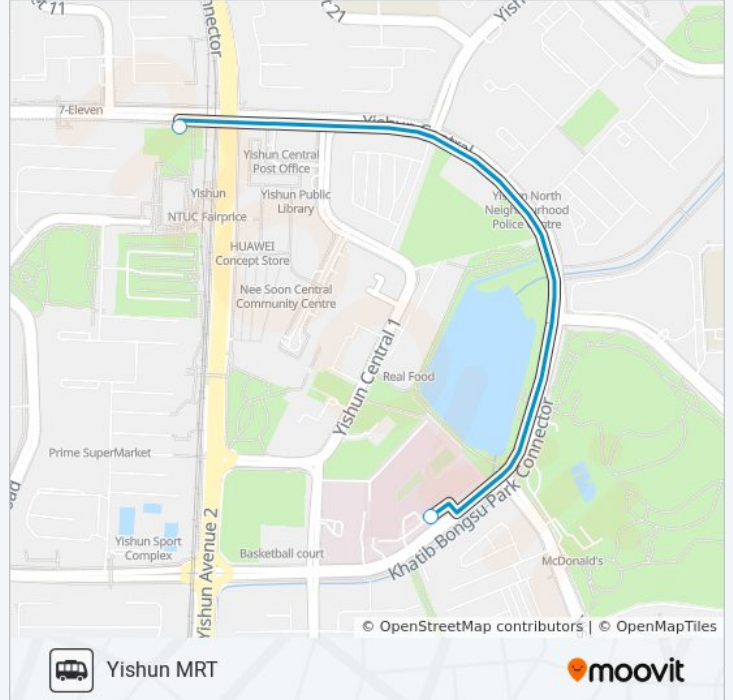

### Direction: Ktph (From Yishun Int)

2 stops

[VIEW LINE SCHEDULE](#)

Yishun Ave 2 - Yishun Int (59009)

Ktph Drop Off Point

### Direction: Yishun Int

2 stops

[VIEW LINE SCHEDULE](#)

Ktph Drop Off Point

Yishun Ave 2 - Yishun Int (59009)

### KTPH bus Info

**Direction:** Yishun Int

**Stops:** 2

**Trip Duration:** 2 min

**Line Summary:**

**Direction: Yishun MRT**

2 stops

[VIEW LINE SCHEDULE](#)

**KTPH bus Info**

**Direction:** Yishun MRT

**Stops:** 2

**Trip Duration:** 3 min

**Line Summary:**

KTPH bus time schedules and route maps are available in an offline PDF at [moovitapp.com](https://moovitapp.com). Use the [Moovit App](#) to see live bus times, train schedule or subway schedule, and step-by-step directions for all public transit in Singapore.