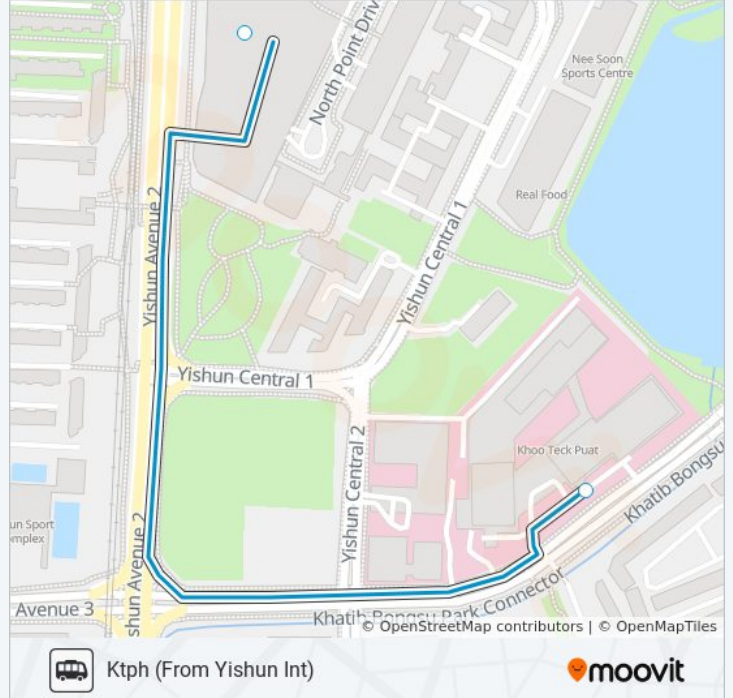

### Direction: Ktph (From Yishun Int)

2 stops

[VIEW LINE SCHEDULE](#)

Yishun Ave 2 - Yishun Int (59009)

Ktph Drop Off Point

### KTPH bus Info

**Direction:** Ktph (From Yishun Int)

**Stops:** 2

**Trip Duration:** 2 min

**Line Summary:**

**Direction: Ktph (From Yishun Mrt)**

2 stops

[VIEW LINE SCHEDULE](#)

**KTPH bus Info**

**Direction:** Ktph (From Yishun Mrt)

**Stops:** 2

**Trip Duration:** 4 min

**Line Summary:**

### Direction: Yishun Int

2 stops

[VIEW LINE SCHEDULE](#)

Ktph Drop Off Point

Yishun Ave 2 - Yishun Int (59009)