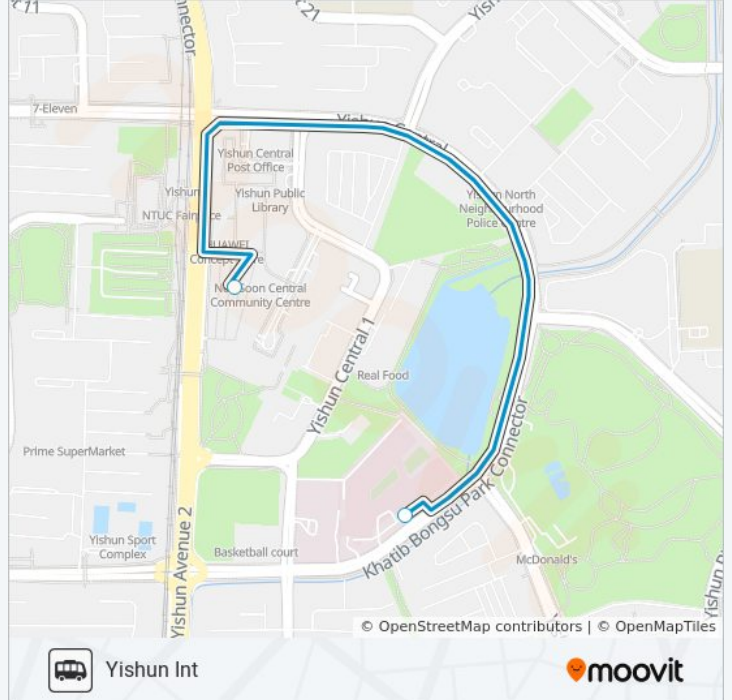

### Direction: Ktph (From Yishun Int)

2 stops

[VIEW LINE SCHEDULE](#)

Yishun Ave 2 - Yishun Int (59009)

Ktph Drop Off Point

### Direction: Yishun Int

2 stops

[VIEW LINE SCHEDULE](#)

Ktph Drop Off Point

Yishun Ave 2 - Yishun Int (59009)

### KTPH bus Info

**Direction:** Yishun Int

**Stops:** 2

**Trip Duration:** 2 min

**Line Summary:**

**Direction: Yishun MRT**

2 stops

[VIEW LINE SCHEDULE](#)