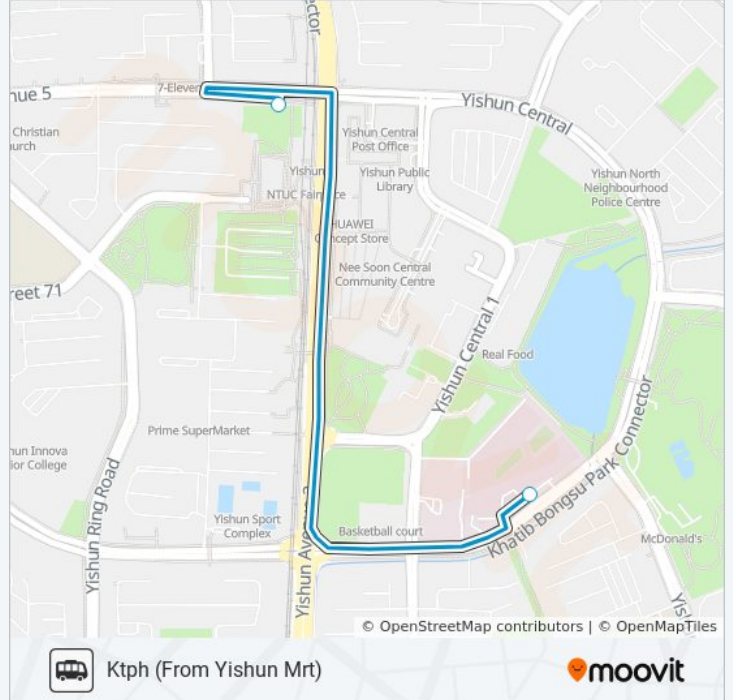

### Direction: Ktph (From Yishun Int)

2 stops

[VIEW LINE SCHEDULE](#)

Yishun Ave 2 - Yishun Int (59009)

Ktph Drop Off Point

### KTPH bus Info

**Direction:** Ktph (From Yishun Int)

**Stops:** 2

**Trip Duration:** 2 min

**Line Summary:**

**Direction: Ktph (From Yishun Mrt)**

2 stops

[VIEW LINE SCHEDULE](#)

**KTPH bus Info**

**Direction:** Ktph (From Yishun Mrt)

**Stops:** 2

**Trip Duration:** 4 min

**Line Summary:**

### Direction: Yishun Int

2 stops

[VIEW LINE SCHEDULE](#)

Ktph Drop Off Point

Yishun Ave 2 - Yishun Int (59009)