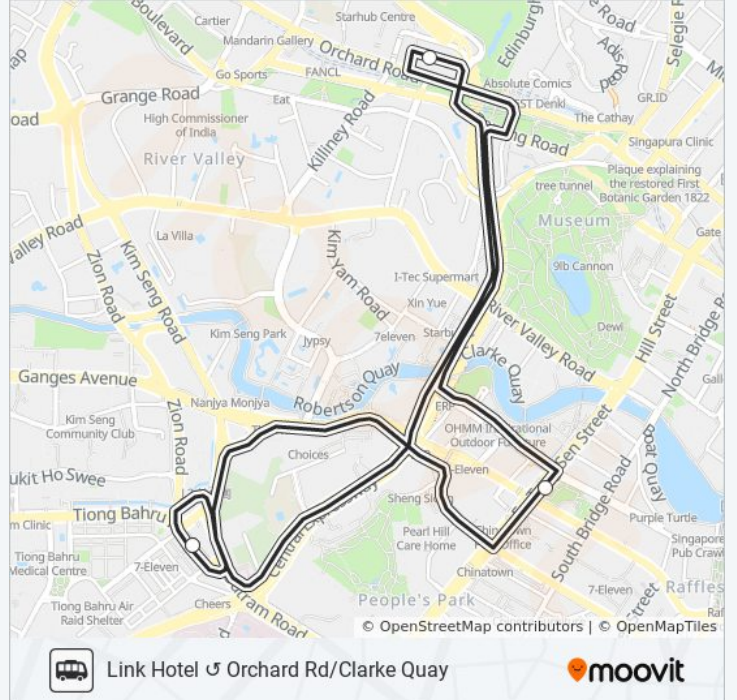

Link Hotel Orchard Rd/Clarke Quay

[Get The App](#)

The LINK HOTEL SHUTTLE bus line Link Hotel Orchard Rd/Clarke Quay has one route. For regular weekdays, their operation hours are:

(1) Link Hotel: 10:10 AM - 6:10 PM

Use the Moovit App to find the closest LINK HOTEL SHUTTLE bus station near you and find out when is the next LINK HOTEL SHUTTLE bus arriving.

**Direction: Link Hotel**

4 stops

[VIEW LINE SCHEDULE](#)

Link Hotel

Kramat Ln - Concorde Shopping Mall (Taxi Stand A13)

New Bridge Rd - Hong Lim Pk (05059)

Link Hotel

**LINK HOTEL SHUTTLE bus Time Schedule**

Link Hotel Route Timetable:

Sunday	10:10 AM - 6:10 PM
Monday	10:10 AM - 6:10 PM
Tuesday	10:10 AM - 6:10 PM
Wednesday	10:10 AM - 6:10 PM
Thursday	10:10 AM - 6:10 PM
Friday	10:10 AM - 6:10 PM
Saturday	10:10 AM - 6:10 PM

**LINK HOTEL SHUTTLE bus Info****Direction:** Link Hotel**Stops:** 4**Trip Duration:** 31 min**Line Summary:**

LINK HOTEL SHUTTLE bus time schedules and route maps are available in an offline PDF at [moovitapp.com](https://moovitapp.com). Use the [Moovit App](#) to see live bus times, train schedule or subway schedule, and step-by-step directions for all public transit in Singapore.