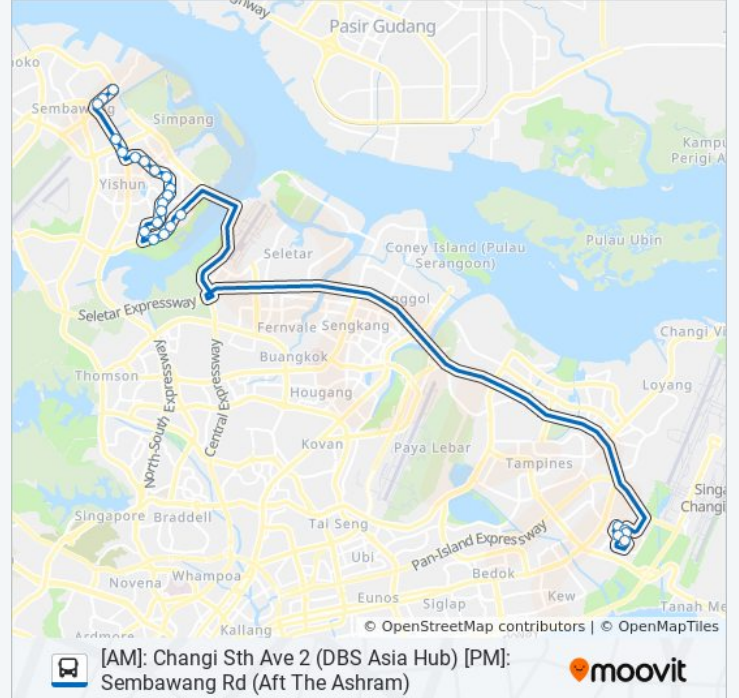

Yishun Ring Rd - Blk 236 (59241)

Yishun Ring Rd - Blk 227 (59231)

Yishun Ave 2 - Opp Darul Makmur Mque (59251)

Yishun Ave 2 - Yishun Emerald (59521)

Sembawang Rd - Blk 590c (58041)

Sembawang Rd - Blk 592c (58051)

Sembawang Rd - Opp Blk 101a (58061)

776 bus time schedules and route maps are available in an offline PDF at moovitapp.com. Use the [Moovit App](#) to see live bus times, train schedule or subway schedule, and step-by-step directions for all public transit in Singapore.

[About Moovit](#) • [MaaS Solutions](#) • [Supported Countries](#) • [Mooviter Community](#)

© 2024 Moovit - All Rights Reserved

Check Live Arrival Times