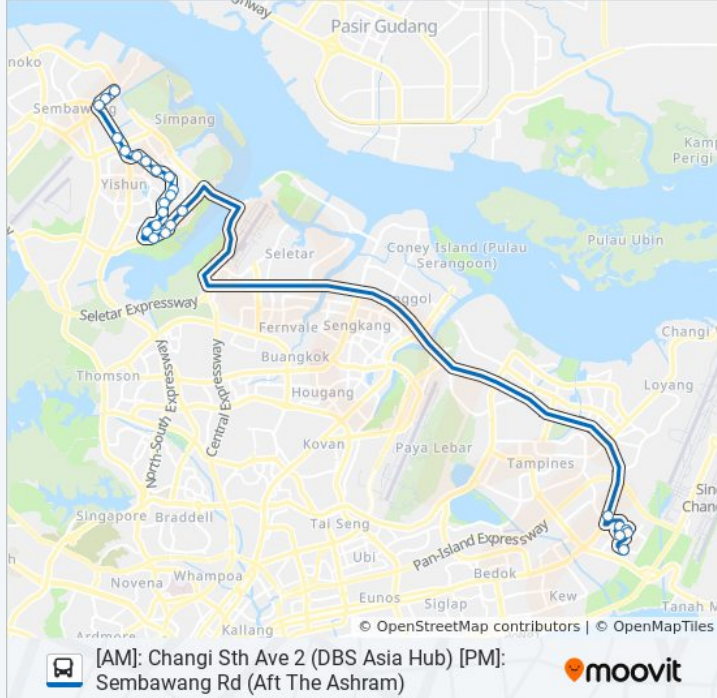

 776

[AM]: Changi Sth Ave 2 (DBS Asia Hub) [PM]: Sembawang Rd (Aft The Ashram)

[Get The App](#)

The 776 bus line ([AM]: Changi Sth Ave 2 (DBS Asia Hub) [PM]: Sembawang Rd (Aft The Ashram)) has 2 routes. For regular weekdays, their operation hours are:

(1) Changi Business Park: 7:45 AM (2) Sembawang Rd: 5:45 PM - 6:15 PM

Use the Moovit App to find the closest 776 bus station near you and find out when is the next 776 bus arriving.

Direction: Changi Business Park

Direction: Changi Business Park

Stops: 25

Trip Duration: 61 min

Line Summary:

Changi Sth Ave 1 - Eightrium (96419)

Along Road Outside the lbm PI

Changi Business Pk Ctrl 1 - Honeywell Bldg (96401)

Changi Business Pk Ctrl 2 - Aft Akzonobel (96361)

Changi Sth Ave 2 - DBS Asia Hub (96321)

Direction: Sembawang Rd

24 stops

[VIEW LINE SCHEDULE](#)

Changi Sth Ave 1 - Eightrium (96419)

Along Road Outside the lbm PI

Changi Business Pk Ctrl 1 - Honeywell Bldg (96401)