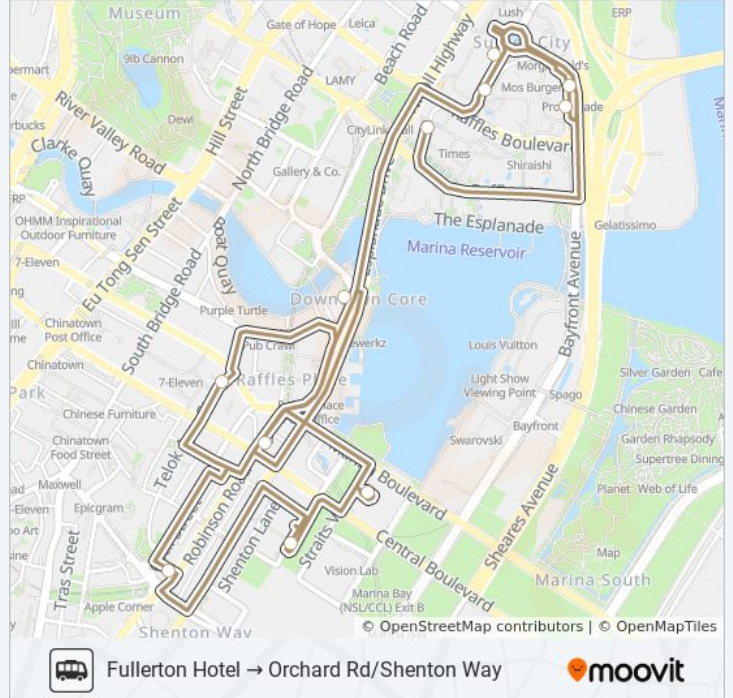

**Direction: Business Shuttle**

11 stops

[VIEW LINE SCHEDULE](#)

Fullerton Hotel

Capital Square

Hong Leong Building

Marina Bay Financial Centre Tower 1

Asia Square Tower 1

Capital Tower

Temasek Blvd - Suntec Convention Ctr (02151)

Suntec Tower Five (Pick-Up/Drop-Off Point)

Millenia Tower (Lobby)

Temasek Ave - Promenade Stn Exit B (02169)

One Raffles Link

**FULLERTON HOTEL SHUTTLE bus Time Schedule**

**FULLERTON HOTEL SHUTTLE bus Info**

**Direction:** Business Shuttle

**Stops:** 11

**Trip Duration:** 18 min

**Line Summary:**

### Direction: Shopping Shuttle

9 stops

[VIEW LINE SCHEDULE](#)

- Fullerton Hotel
- Bayfront Ave - Marina Bay Sands Mice
- Suntec Tower Five (Pick-Up/Drop-Off Point)
- Raffles City Shopping Centre
- Ngee Ann City/Takashimaya
- Ion Orchard
- Singapore Marriott Tang Plaza Hotel
- Centrepoint
- Fullerton Hotel