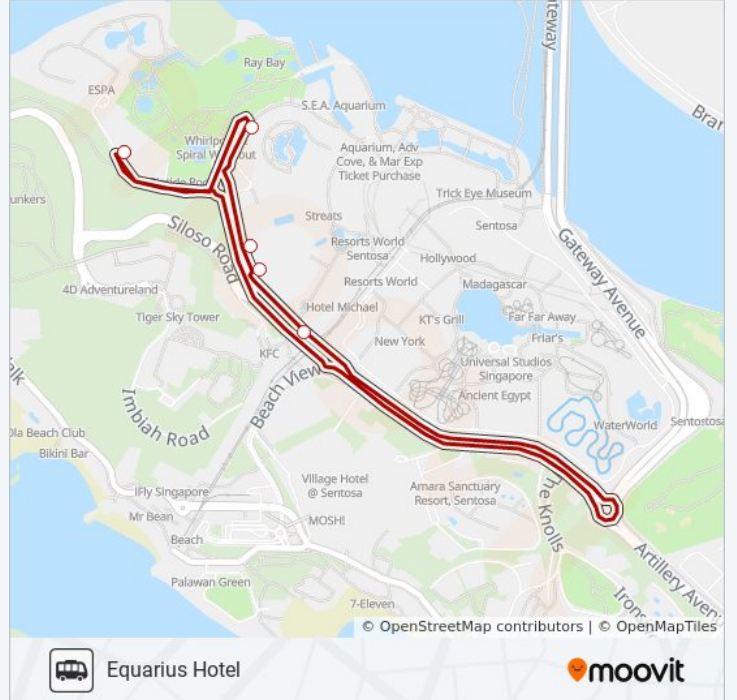

Equarius Hotel

[Get The App](#)

The RWS HOTELS SHUTTLE bus line Equarius Hotel has one route. For regular weekdays, their operation hours are:
(1) Equarius Hotel: 9:00 AM - 11:00 PM
Use the Moovit App to find the closest RWS HOTELS SHUTTLE bus station near you and find out when is the next RWS HOTELS SHUTTLE bus arriving.

Direction: Equarius Hotel

6 stops

[VIEW LINE SCHEDULE](#)

Equarius Hotel
Hard Rock Hotel
Festive Hotel
Casino / Crockfords Tower
Hotel Michael
Equarius Hotel

RWS HOTELS SHUTTLE bus Time Schedule

Equarius Hotel Route Timetable:

Sunday	9:00 AM - 11:45 PM
Monday	9:00 AM - 11:00 PM
Tuesday	9:00 AM - 11:00 PM
Wednesday	9:00 AM - 11:00 PM
Thursday	9:00 AM - 11:00 PM
Friday	9:00 AM - 11:45 PM
Saturday	9:00 AM - 11:45 PM

RWS HOTELS SHUTTLE bus Info**Direction:** Equarius Hotel**Stops:** 6**Trip Duration:** 5 min**Line Summary:**