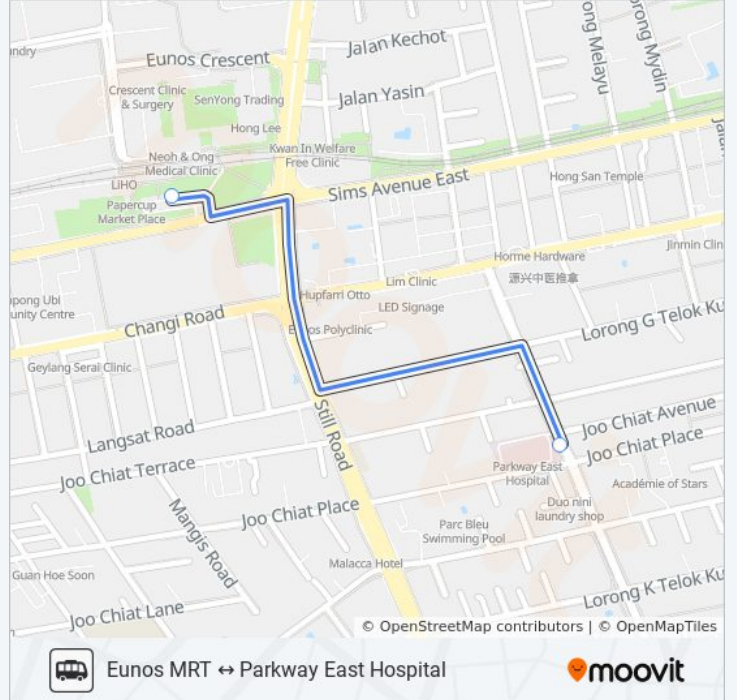

Use the Moovit App to find the closest PARKWAY EAST HOSPITAL SHUTTLE bus station near you and find out when is the next PARKWAY EAST HOSPITAL SHUTTLE bus arriving.

Direction: Eunos MRT

2 stops

[VIEW LINE SCHEDULE](#)

PARKWAY EAST HOSPITAL SHUTTLE bus Info**Direction:** Eunos MRT**Stops:** 2**Trip Duration:** 3 min**Line Summary:**

Direction: Parkway East Hospital

2 stops

[VIEW LINE SCHEDULE](#)

Outside Eunos MRT Station (Public Car Park)

Parkway East Hospital

PARKWAY EAST HOSPITAL SHUTTLE bus Time Schedule

Parkway East Hospital Route Timetable:

Sunday	Not Operational
Monday	8:00 AM - 6:00 PM
Tuesday	8:00 AM - 6:00 PM
Wednesday	8:00 AM - 6:00 PM
Thursday	8:00 AM - 6:00 PM
Friday	Not Operational
Saturday	8:00 AM - 2:00 PM

PARKWAY EAST HOSPITAL SHUTTLE bus Info

Direction: Parkway East Hospital

Stops: 2

Trip Duration: 3 min

Line Summary:

PARKWAY EAST HOSPITAL SHUTTLE bus time schedules and route maps are available in an offline PDF at moovitapp.com. Use the [Moovit App](#) to see live bus times, train schedule or subway schedule, and step-by-step directions for all public transit in Singapore.