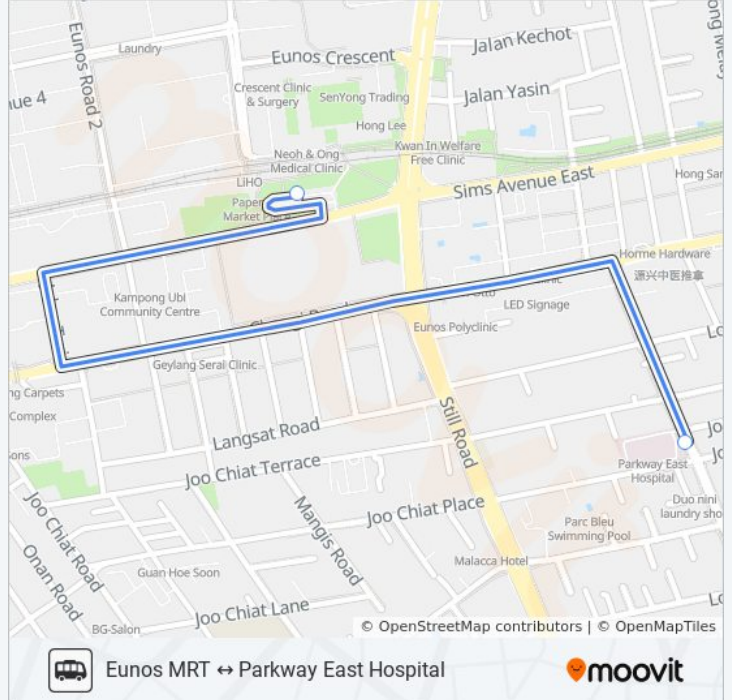

Use the Moovit App to find the closest PARKWAY EAST HOSPITAL SHUTTLE bus station near you and find out when is the next PARKWAY EAST HOSPITAL SHUTTLE bus arriving.

Direction: Eunos MRT

2 stops

[VIEW LINE SCHEDULE](#)

Parkway East Hospital

Outside Eunos MRT Station (Public Car Park)

PARKWAY EAST HOSPITAL SHUTTLE bus Time Schedule

Eunos MRT Route Timetable:

Sunday	Not Operational
Monday	8:10 AM - 6:10 PM
Tuesday	8:10 AM - 6:10 PM
Wednesday	8:10 AM - 6:10 PM
Thursday	8:10 AM - 6:10 PM
Friday	Not Operational
Saturday	8:10 AM - 2:10 PM

PARKWAY EAST HOSPITAL SHUTTLE bus Info**Direction:** Eunos MRT**Stops:** 2**Trip Duration:** 3 min**Line Summary:**

Direction: Parkway East Hospital

2 stops

[VIEW LINE SCHEDULE](#)

Outside Eunos MRT Station (Public Car Park)

PARKWAY EAST HOSPITAL SHUTTLE bus Info

Direction: Parkway East Hospital

Stops: 2

Trip Duration: 3 min

Line Summary:

PARKWAY EAST HOSPITAL SHUTTLE bus time schedules and route maps are available in an offline PDF at moovitapp.com. Use the [Moovit App](#) to see live bus times, train schedule or subway schedule, and step-by-step directions for all public transit in Singapore.