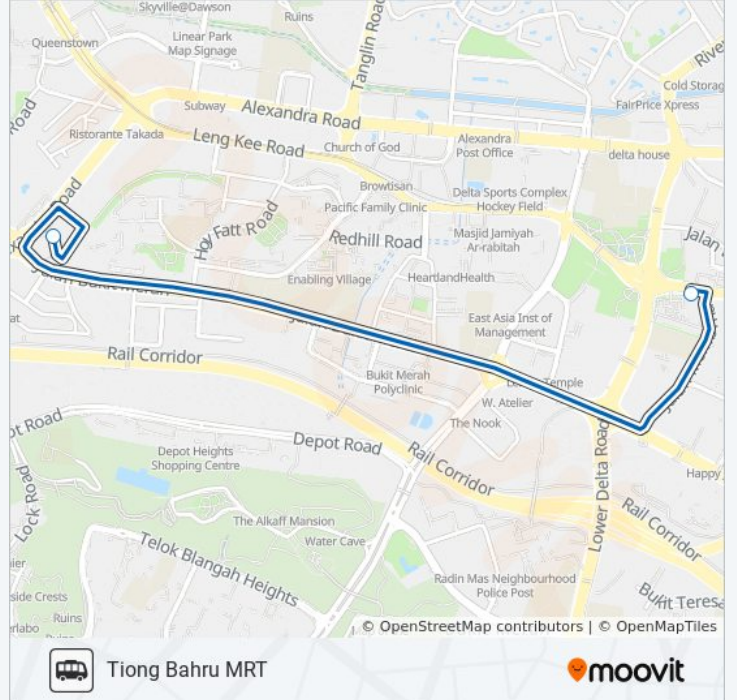

IKEA ALEXANDRA SHUTTLE bus Info

Direction: Ikea Alexandra (From Tiong Bahru Mrt)

Stops: 2

Trip Duration: 3 min

Line Summary:

Direction: Tiong Bahru MRT

2 stops

[VIEW LINE SCHEDULE](#)

Ikea Alexandra

Tiong Bahru Rd - Opp Tiong Bahru Stn (10161)

IKEA ALEXANDRA SHUTTLE bus Time Schedule

Tiong Bahru MRT Route Timetable:

Sunday	11:30 - 21:00
Monday	Not Operational
Tuesday	Not Operational
Wednesday	Not Operational
Thursday	Not Operational
Friday	Not Operational
Saturday	11:30 - 21:00

IKEA ALEXANDRA SHUTTLE bus Info

Direction: Tiong Bahru MRT

Stops: 2

Trip Duration: 3 min

Line Summary:

IKEA ALEXANDRA SHUTTLE bus time schedules and route maps are available in an offline PDF at moovitapp.com. Use the [Moovit App](#) to see live bus times, train schedule or subway schedule, and step-by-step directions for all public transit in Singapore.