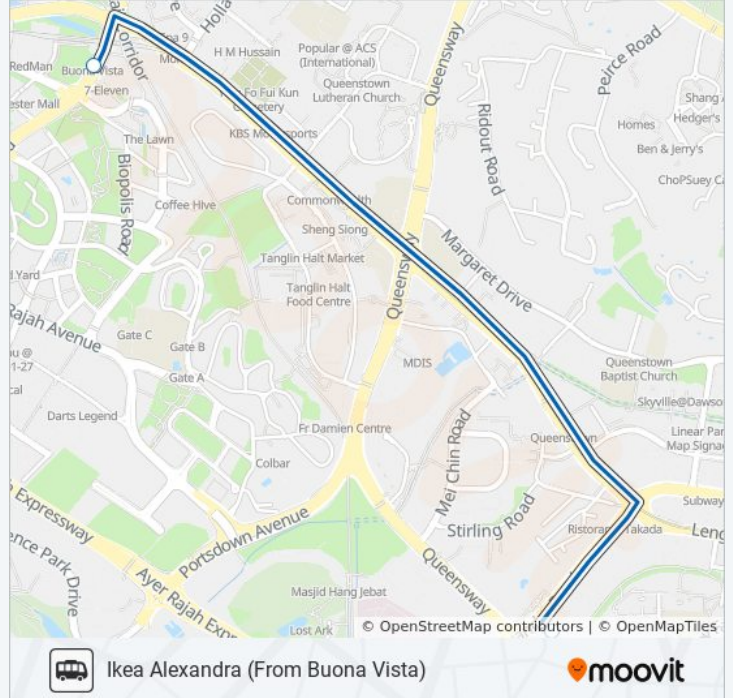

IKEA ALEXANDRA SHUTTLE bus Info**Direction:** Buona Vista MRT**Stops:** 2**Trip Duration:** 3 min**Line Summary:**

Direction: Ikea Alexandra (From Buona Vista)

2 stops

[VIEW LINE SCHEDULE](#)

Nth Buona Vista Rd - Buona Vista Stn Exit C (11361)

IKEA ALEXANDRA SHUTTLE bus Info

Direction: Ikea Alexandra (From Buona Vista)

Stops: 2

Trip Duration: 3 min

Line Summary:

Direction: Ikea Alexandra (From Tiong Bahru Mrt)

2 stops

[VIEW LINE SCHEDULE](#)

IKEA ALEXANDRA SHUTTLE bus Info

Direction: Ikea Alexandra (From Tiong Bahru Mrt)

Stops: 2

Trip Duration: 3 min

Line Summary:

Direction: Tiong Bahru MRT

2 stops

[VIEW LINE SCHEDULE](#)