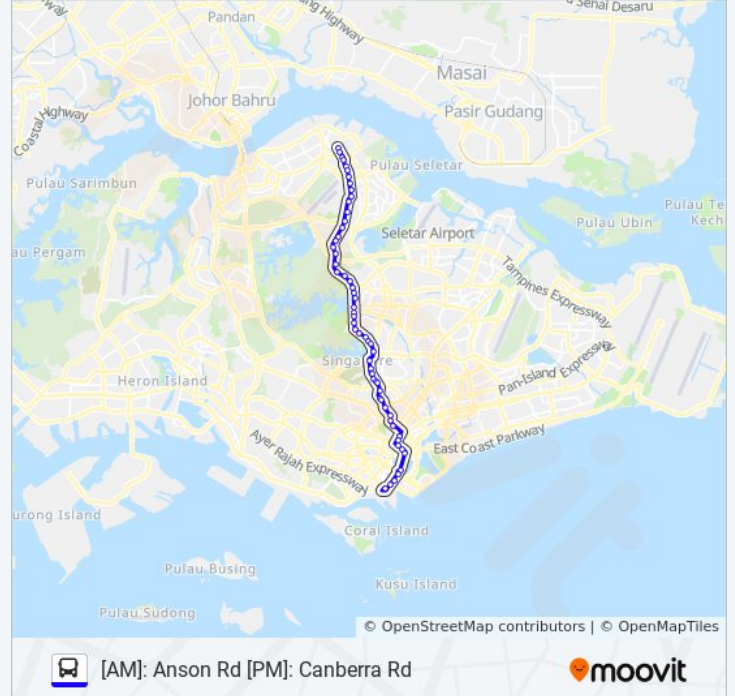

Thomson Rd - Opp Old Police Acad (51029)

Thomson Rd - Thomson Flyover (51019)

Thomson Rd - Opp Thomson Med Ctr (50059)

Thomson Rd - Bef Novena Stn Exit B (50037)

Thomson Rd - Novena Stn (50038)

Thomson Rd - Opp United Sq (50029)

Keng Lee Rd - Parish Of Christ CH (50019)

Kg Java Rd - Opp Kk Women & Child Hosp (40109)

Bt Timah Rd - Little India Stn (40019)

Bencoolen St - Ibis S'Pore on Bencoolen (07517)

Bencoolen St - Opp Nafa Campus 3 (07518)

Waterloo Ctr

Bras Basah Rd - Aft Bras Basah Stn Exit A
(04179)

Bras Basah Rd - Raffles Hotel (02049)

Nicoll Highway - Opp War Memorial Pk (02119)

Collyer Quay - Oue Bayfront (03019)

Raffles Quay - One Raffles Quay (03059)

Cecil St - Prudential Twr (03021)

Fullerton Rd - Fullerton Sq (03011)

Esplanade Dr - Esplanade Bridge (02111)

Victoria St - Hotel Grand Pacific (01012)

Victoria St - St. Joseph's CH (01013)

Middle Rd - Bef Waterloo St (07561)