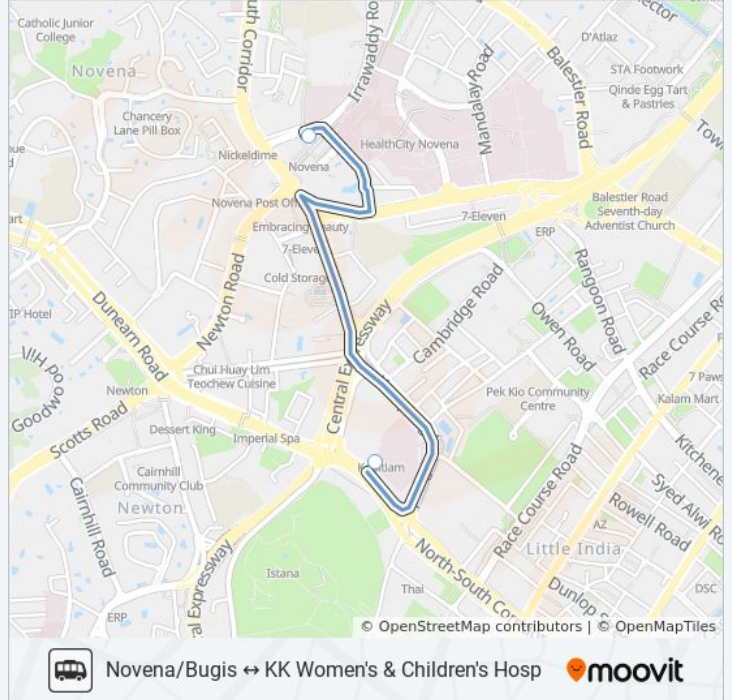

Use the Moovit App to find the closest KKH SHUTTLE BUS bus station near you and find out when is the next KKH SHUTTLE BUS bus arriving.

Direction: Bugis Route

5 stops

[VIEW LINE SCHEDULE](#)

Rochor Stn Exit B

KKH SHUTTLE BUS bus Info
Direction: Bugis Route**Stops:** 5**Trip Duration:** 8 min**Line Summary:**
[KKH SHUTTLE BUS bus Line Map](#)
Direction: Kk Hospital (From Novena)

2 stops

[VIEW LINE SCHEDULE](#)

[VIEW LINE SCHEDULE](#)

Kkh Main Building

Square 2 Taxi Stand

KKH SHUTTLE BUS bus Time Schedule

Novena Route Timetable:

Sunday	Not Operational
Monday	8:00 AM - 9:30 PM
Tuesday	8:00 AM - 9:30 PM
Wednesday	8:00 AM - 9:30 PM
Thursday	8:00 AM - 9:30 PM
Friday	Not Operational
Saturday	8:00 AM - 2:25 PM

KKH SHUTTLE BUS bus Info

Direction: Novena

Stops: 2

Trip Duration: 3 min

Line Summary:

KKH SHUTTLE BUS bus time schedules and route maps are available in an offline PDF at moovitapp.com. Use the [Moovit App](#) to see live bus times, train schedule or subway schedule, and step-by-step directions for all public transit in Singapore.