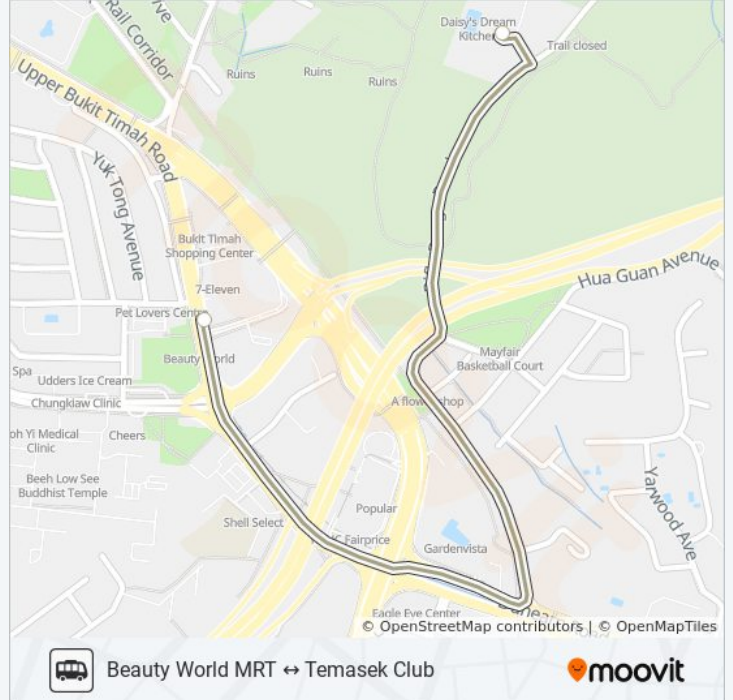

Use the Moovit App to find the closest TEMASEK CLUB SHUTTLE bus station near you and find out when is the next TEMASEK CLUB SHUTTLE bus arriving.

Direction: Beauty World MRT

2 stops

[VIEW LINE SCHEDULE](#)

TEMASEK CLUB SHUTTLE bus Info**Direction:** Beauty World MRT**Stops:** 2**Trip Duration:** 3 min**Line Summary:**

Direction: Temasek Club

2 stops

[VIEW LINE SCHEDULE](#)

Upp Bt Timah Rd - Beauty World Stn Exit A (42099)

TEMASEK CLUB SHUTTLE bus Info

Direction: Temasek Club

Stops: 2

Trip Duration: 3 min

Line Summary:

TEMASEK CLUB SHUTTLE bus time schedules and route maps are available in an offline PDF at moovitapp.com. Use the [Moovit App](#) to see live bus times, train schedule or subway schedule, and step-by-step directions for all public transit in Singapore.