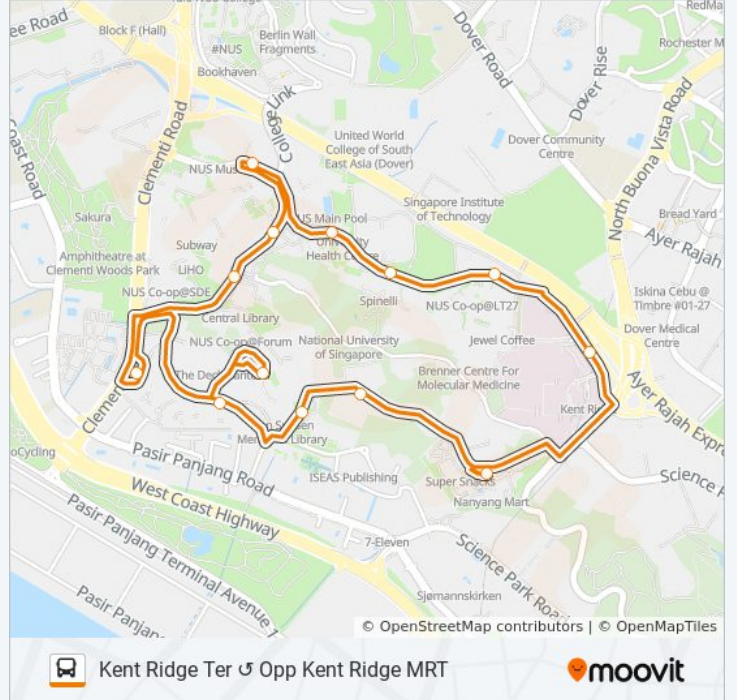

Kent Ridge Ter Opp Kent Ridge MRT

Get The App

The A2 bus line Kent Ridge Ter Opp Kent Ridge MRT has one route. For regular weekdays, their operation hours are: (1) Kent Ridge Ter: 9:00 AM - 11:00 PM
Use the Moovit App to find the closest A2 bus station near you and find out when is the next A2 bus arriving.

Direction: Kent Ridge Ter

14 stops

[VIEW LINE SCHEDULE](#)

- Clementi Rd - Kent Ridge Ter (16009)
- Kent Ridge Cres - Information Technology (16189)
- Kent Ridge Cres - Opp Yusof Ishak Hse (16179)
- Kent Ridge Cres - Nus Museums (16161)
- Lower Kent Ridge Rd - University Health Ctr (18329)
- Lower Kent Ridge Rd - Opp University Hall (18319)
- Lower Kent Ridge Rd - Blk S17 (18309)
- Lower Kent Ridge Rd - Opp Kent Ridge Stn Exit A (18339)
- Prince George's Park
- Tcoms
- Opp Hon Sui Sen Memorial Library
- Opp Nuss
- Com 2
- Clementi Rd - Kent Ridge Ter (16009)

A2 bus Info

Direction: Kent Ridge Ter
Stops: 14
Trip Duration: 19 min
Line Summary:

A2 bus time schedules and route maps are available in an offline PDF at moovitapp.com. Use the [Moovit App](#) to see live bus times, train schedule or subway schedule, and step-by-step directions for all public transit in Singapore.