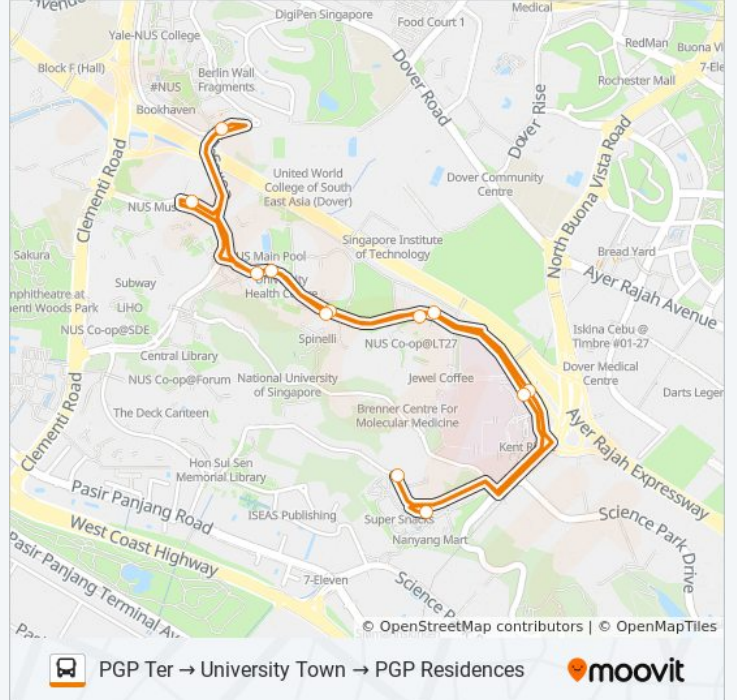

COM3 University Town

Get The App

The D2 bus line COM3 University Town has one route. For regular weekdays, their operation hours are:

(1) University Town: 9:00 AM - 11:00 PM

Use the Moovit App to find the closest D2 bus station near you and find out when is the next D2 bus arriving.

## Direction: University Town

16 stops

[VIEW LINE SCHEDULE](#)

- Com 3
- Opp Tcoms
- Prince George's Park Terminal
- Lower Kent Ridge Rd - Kent Ridge Stn Exit A/Nuh (18331)
- Lower Kent Ridge Rd - Lim Seng Tjoe Bldg (Lt 27) (18301)
- Lower Kent Ridge Rd - Blk S12 (18311)
- Lower Kent Ridge Rd - Opp University Health Ctr (18321)
- Kent Ridge Cres - Nus Museums (16161)
- University Town
- Lower Kent Ridge Rd - University Health Ctr (18329)
- Lower Kent Ridge Rd - Opp University Hall (18319)
- Lower Kent Ridge Rd - Blk S17 (18309)
- Lower Kent Ridge Rd - Opp Kent Ridge Stn Exit A (18339)
- Prince George's Park
- Tcoms
- Com 3

## D2 bus Time Schedule

University Town Route Timetable:

Sunday	9:00 AM - 11:00 PM
Monday	Not Operational
Tuesday	Not Operational
Wednesday	Not Operational
Thursday	Not Operational
Friday	9:00 AM - 11:00 PM
Saturday	Not Operational

## D2 bus Info

**Direction:** University Town

**Stops:** 16

**Trip Duration:** 22 min

**Line Summary:**

D2 bus time schedules and route maps are available in an offline PDF at [moovitapp.com](https://moovitapp.com). Use the [Moovit App](#) to see live bus times, train schedule or subway schedule, and step-by-step directions for all public transit in Singapore.