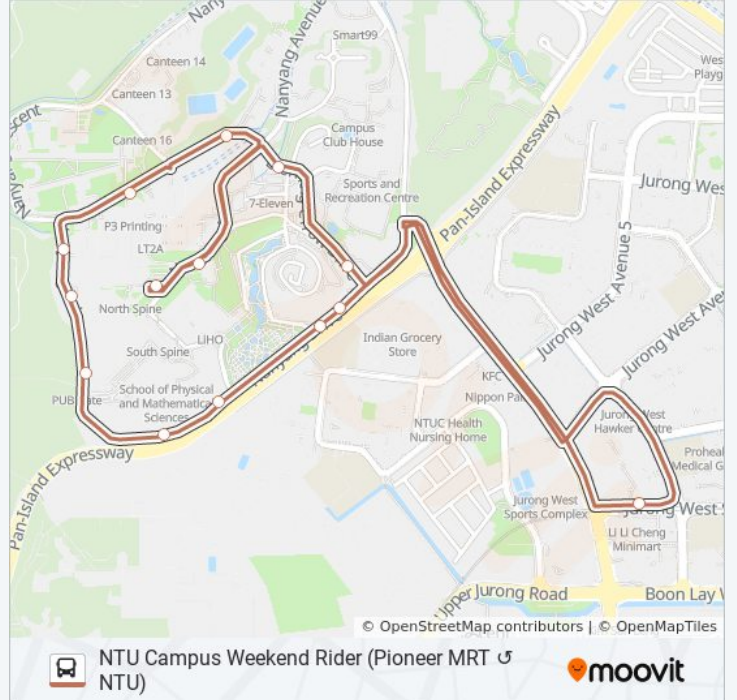

The CWR bus line NTU Campus Weekend Rider (Pioneer MRT - NTU) has one route. For regular weekdays, their operation hours are:

(1) Campus Weekend Rider: 7:30 AM - 11:00 PM

Use the Moovit App to find the closest CWR bus station near you and find out when is the next CWR bus arriving.

**Direction: Campus Weekend Rider**

15 stops

[VIEW LINE SCHEDULE](#)

Jurong West St 63 - Pioneer Stn Exit B (22529)

Lien Ying Chow Dr - Hall 1 (27281)

Nanyang Dr - Hall 2 (27311)

Nanyang Ave - Student Services Ctr (63735)

Sunday	7:30 AM - 11:00 PM
Monday	Not Operational
Tuesday	Not Operational
Wednesday	Not Operational
Thursday	Not Operational
Friday	7:30 AM - 11:00 PM
Saturday	7:30 AM - 11:00 PM

**CWR bus Info**

**Direction:** Campus Weekend Rider

**Stops:** 15

**Trip Duration:** 24 min

**Line Summary:**

CWR bus time schedules and route maps are available in an offline PDF at [moovitapp.com](https://moovitapp.com). Use the [Moovit App](#) to see live bus times, train schedule or subway schedule, and step-by-step directions for all public transit in Singapore.