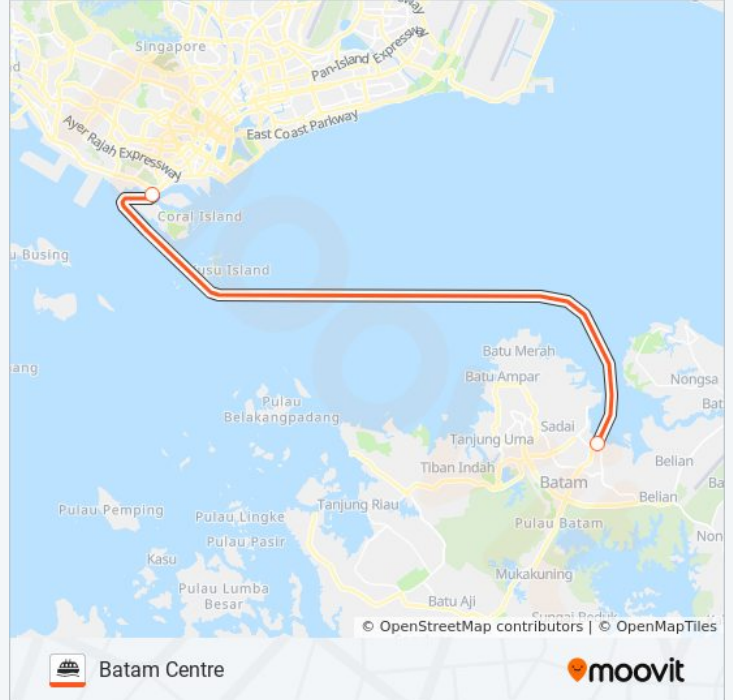

## BF BATAM CENTRE

Batam Centre

Get The App

The BF BATAM CENTRE ferry line (Batam Centre) has 2 routes. For regular weekdays, their operation hours are:  
(1) Batam Centre: 7:40 AM - 9:40 PM (2) Harbourfront: 7:00 AM - 9:30 PM

Use the Moovit App to find the closest BF BATAM CENTRE ferry station near you and find out when is the next BF BATAM CENTRE ferry arriving.

**Direction: Batam Centre**

2 stops

[VIEW LINE SCHEDULE](#)

Harbourfront Regional Ferry Terminal

Batam Centre Ferry Terminal

**BF BATAM CENTRE ferry Time Schedule**

Batam Centre Route Timetable:

Sunday	7:40 AM - 9:40 PM
Monday	7:40 AM - 9:40 PM
Tuesday	7:40 AM - 9:40 PM
Wednesday	7:40 AM - 9:40 PM
Thursday	7:40 AM - 9:40 PM
Friday	7:40 AM - 9:40 PM
Saturday	7:40 AM - 9:40 PM

**BF BATAM CENTRE ferry Info****Direction:** Batam Centre**Stops:** 2**Trip Duration:** 42 min**Line Summary:**

**Direction: Harbourfront**

2 stops

[VIEW LINE SCHEDULE](#)

Batam Centre Ferry Terminal

Harbourfront Regional Ferry Terminal