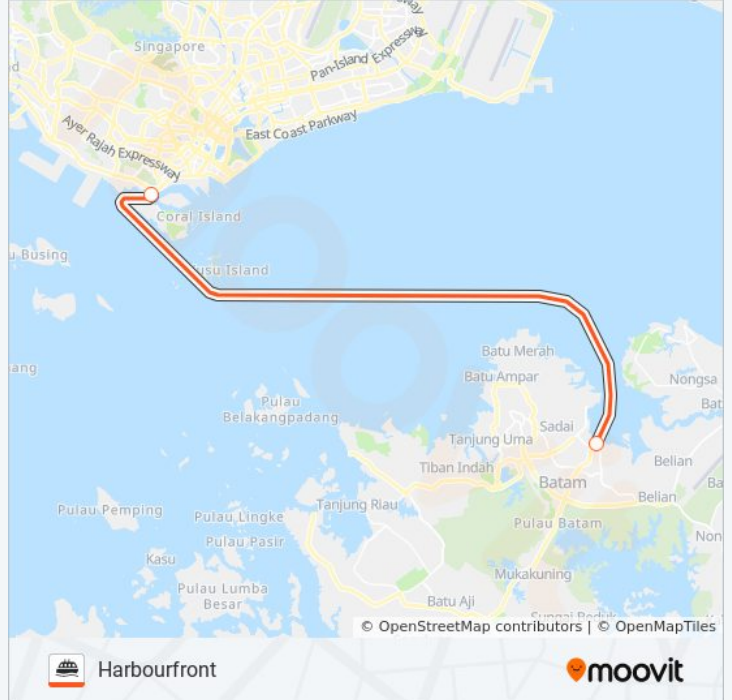

Use the Moovit App to find the closest BF BATAM CENTRE ferry station near you and find out when is the next BF BATAM CENTRE ferry arriving.

**Direction: Batam Centre**

2 stops

[VIEW LINE SCHEDULE](#)

Harbourfront Regional Ferry Terminal

**BF BATAM CENTRE ferry Info****Direction:** Batam Centre**Stops:** 2**Trip Duration:** 42 min**Line Summary:**

**Direction: Harbourfront**

2 stops

[VIEW LINE SCHEDULE](#)

Batam Centre Ferry Terminal

Harbourfront Regional Ferry Terminal

### **BF BATAM CENTRE ferry Time Schedule**

Harbourfront Route Timetable:

Sunday	7:00 AM - 9:30 PM
Monday	7:00 AM - 9:30 PM
Tuesday	7:00 AM - 9:30 PM
Wednesday	7:00 AM - 9:30 PM
Thursday	7:00 AM - 9:30 PM
Friday	7:00 AM - 9:30 PM
Saturday	7:00 AM - 9:30 PM

### **BF BATAM CENTRE ferry Info**

**Direction:** Harbourfront

**Stops:** 2

**Trip Duration:** 42 min

**Line Summary:**

BF BATAM CENTRE ferry time schedules and route maps are available in an offline PDF at [moovitapp.com](https://moovitapp.com). Use the [Moovit App](#) to see live bus times, train schedule or subway schedule, and step-by-step directions for all public transit in Singapore.