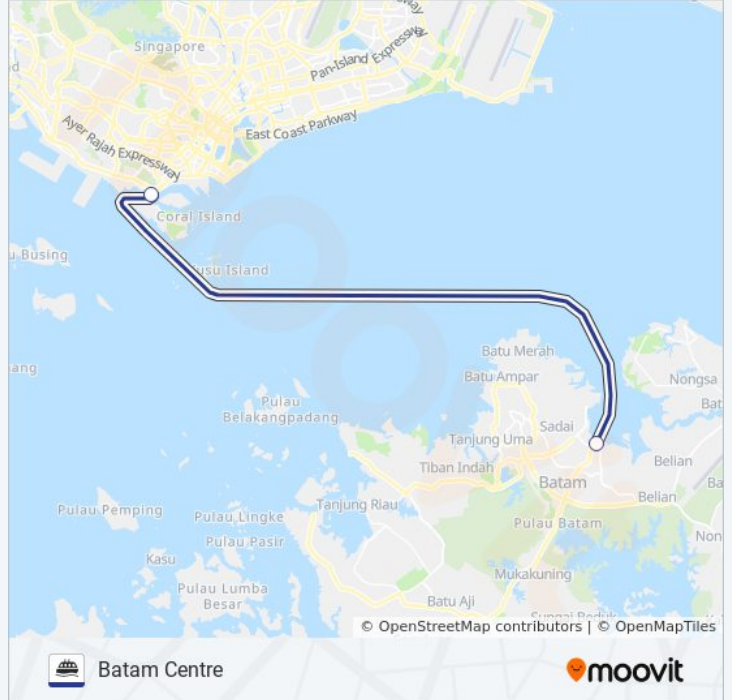

 MFF HARBOURFRONT ↔ BAT...

Batam Centre

[Get The App](#)

The MFF HARBOURFRONT ↔ BATAM CENTRE ferry line (Batam Centre) has 2 routes. For regular weekdays, their operation hours are:

(1) Batam Centre: 8:10 AM - 9:20 PM(2) Harbourfront: 7:00 AM - 9:00 PM

Use the Moovit App to find the closest MFF HARBOURFRONT ↔ BATAM CENTRE ferry station near you and find out when is the next MFF HARBOURFRONT ↔ BATAM CENTRE ferry arriving.

Direction: Batam Centre

2 stops

[VIEW LINE SCHEDULE](#)

Harbourfront Regional Ferry Terminal

Batam Centre Ferry Terminal

**MFF HARBOURFRONT ↔ BATAM CENTRE ferry
Time Schedule**

Batam Centre Route Timetable:

Sunday	8:10 AM - 9:20 PM
Monday	8:10 AM - 9:20 PM
Tuesday	8:10 AM - 9:20 PM
Wednesday	8:10 AM - 9:20 PM
Thursday	8:10 AM - 9:20 PM
Friday	8:10 AM - 9:20 PM
Saturday	8:10 AM - 9:20 PM

**MFF HARBOURFRONT ↔ BATAM CENTRE ferry
Info****Direction:** Batam Centre**Stops:** 2**Trip Duration:** 38 min**Line Summary:**

Direction: Harbourfront

2 stops

[VIEW LINE SCHEDULE](#)

Batam Centre Ferry Terminal