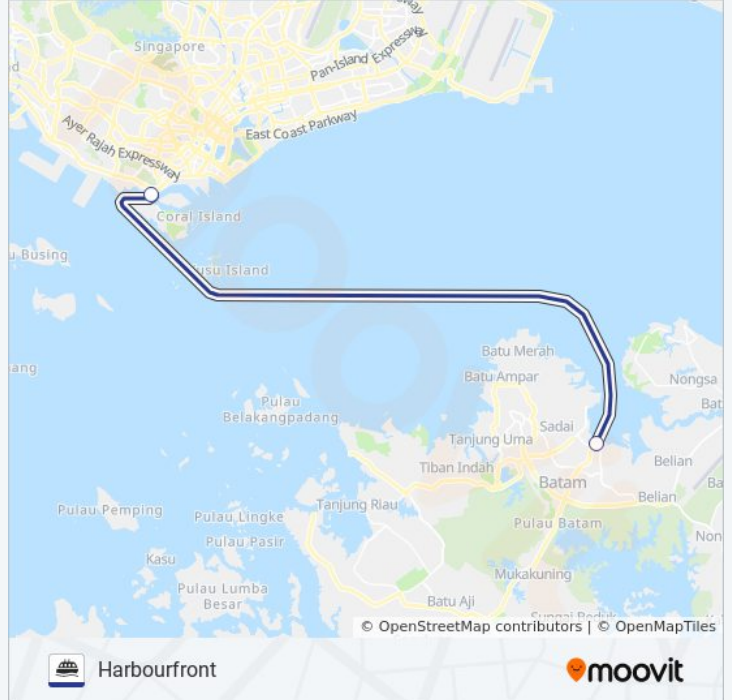

Use the Moovit App to find the closest MFF HARBOURFRONT ↔ BATAM CENTRE ferry station near you and find out when is the next MFF HARBOURFRONT ↔ BATAM CENTRE ferry arriving.

Direction: Batam Centre

2 stops

**MFF HARBOURFRONT ↔ BATAM CENTRE ferry
Info****Direction:** Batam Centre**Stops:** 2**Trip Duration:** 38 min**Line Summary:**

Direction: Harbourfront

2 stops

[VIEW LINE SCHEDULE](#)

Batam Centre Ferry Terminal

Harbourfront Regional Ferry Terminal

**MFF HARBOURFRONT ↔ BATAM CENTRE ferry
Time Schedule**

Harbourfront Route Timetable:

Sunday	7:00 AM - 9:00 PM
Monday	7:00 AM - 9:00 PM
Tuesday	7:00 AM - 9:00 PM
Wednesday	7:00 AM - 9:00 PM
Thursday	7:00 AM - 9:00 PM
Friday	7:00 AM - 9:00 PM
Saturday	7:00 AM - 9:00 PM

**MFF HARBOURFRONT ↔ BATAM CENTRE ferry
Info**

Direction: Harbourfront

Stops: 2

Trip Duration: 42 min

Line Summary:

MFF HARBOURFRONT ↔ BATAM CENTRE ferry time schedules and route maps are available in an offline PDF at moovitapp.com. Use the [Moovit App](#) to see live bus times, train schedule or subway schedule, and step-by-step directions for all public transit in Singapore.