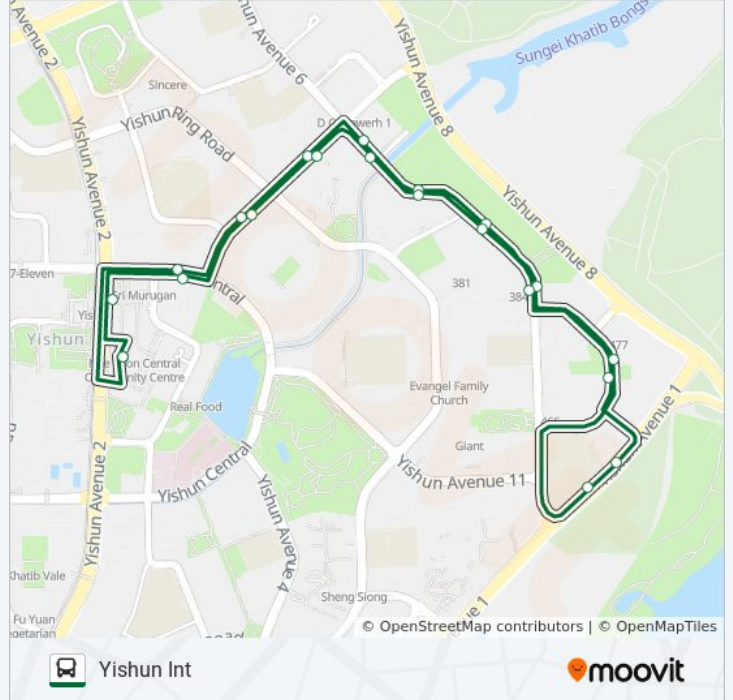

801 bus time schedules and route maps are available in an offline PDF at moovitapp.com. Use the [Moovit App](#) to see live bus times, train schedule or subway schedule, and step-by-step directions for all public transit in Singapore.

[About Moovit](#) • [MaaS Solutions](#) • [Supported Countries](#) • [Mooviter Community](#)

© 2024 Moovit - All Rights Reserved

Check Live Arrival Times