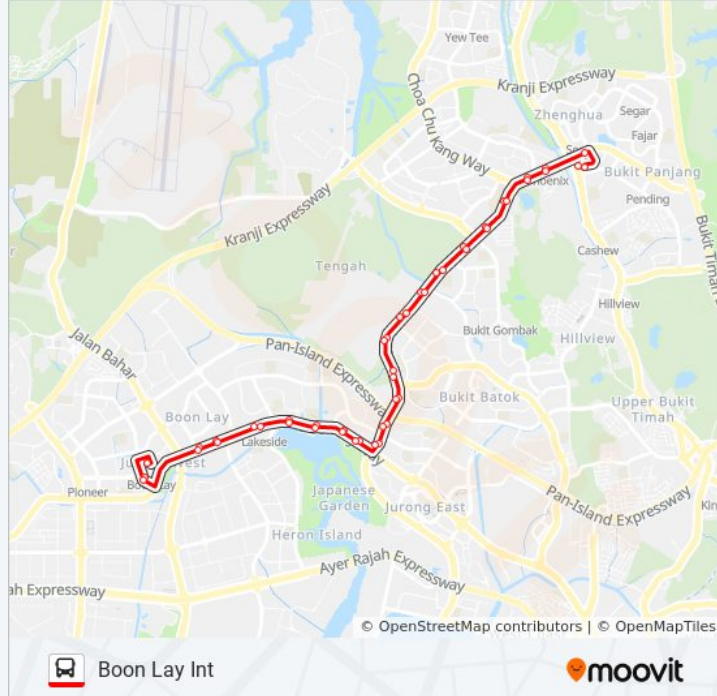

180 bus Info

Direction: Boon Lay Int

Stops: 47

Trip Duration: 80 min

Line Summary:

Upp Bt Timah Rd - Bt Panjang Stn Exit A/Lrt (44029)

Petir Rd - Bt Panjang Int (45009)

Bt Panjang Rd - Blk 183 (44259)

Jurong Town Hall Rd - Blk 228 (28289)

Boon Lay Way - Chinese Gdn Stn (28341)

Boon Lay Way - Opp Blk 350 (28351)

Boon Lay Way - Jurong Lake (28361)

Boon Lay Way - Bef Jurong West St 51 (28371)

Boon Lay Way - Lakeside Stn (28091)

Boon Lay Way - Opp Blk 200 (21681)

Boon Lay Way - Opp Summerdale (21691)

Jurong West St 64 - Blk 662d (22491)

Jurong West Ctrl 3 - Boon Lay Int (22009)

180 bus time schedules and route maps are available in an offline PDF at moovitapp.com. Use the [Moovit App](#) to see live bus times, train schedule or subway schedule, and step-by-step directions for all public transit in Singapore.