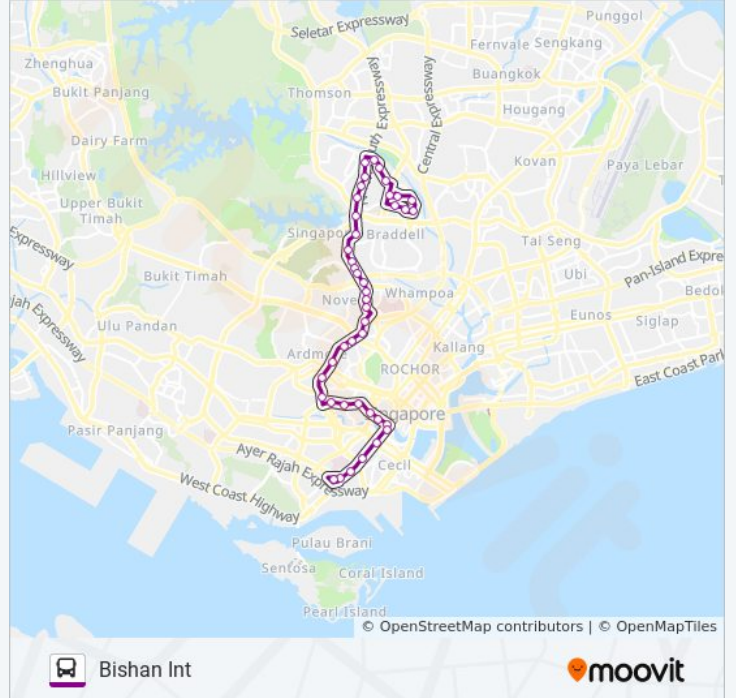

Thomson Rd - Thomson Med Ctr (50051)

Thomson Rd - Opp Tan Tong Meng Twr (51011)

Thomson Rd - Old Police Acad (51021)

Thomson Rd - S'Pore Polo Club (51031)

Thomson Rd - Aft Andrew Rd (51051)

Marymount Rd - Opp Marymount Convent Sch (51081)

Marymount Rd - Bef Marymount Lane (53111)

Marymount Rd - Marymount Stn (53121)

Marymount Rd - Aft Jadescape (53131)

Marymount Rd - Opp Whitley Sec Sch (53141)

Marymount Rd - Opp Blk 263a Cp (53151)

Bishan St 22 - Blk 245 (53379)

Bishan St 22 - Opp Bishan Nth Shop Mall (53389)

Bishan St 22 - Blk 202 (53399)

Bishan Rd - Bishan Stn (53231)

Bishan St 11 - Blk 501 (53229)

Bishan St 11 - Opp Blk 125 (53259)

Bishan St 13 - Blk 169 (53281)

Bishan St 13 - Opp Kuo Chuan Presby Sch (53271)

Bishan St 13 - Bishan Int (53009)

Direction: Kg Bahru Ter

44 stops

[VIEW LINE SCHEDULE](#)

Bishan St 13 - Bishan Int (53009)

Bishan St 13 - Kuo Chuan Presby Sch (53279)

Bishan St 13 - Zion Bible Presby CH (53289)

Bishan St 11 - Blk 125 (53251)

Bishan St 11 - Blk 115 (53221)

Bishan Rd - Opp Bishan Stn (53239)

Bishan St 22 - Opp Blk 203 (53391)

Bishan St 22 - Bishan Nth Shop Mall (53381)

54 bus Time Schedule

Kg Bahru Ter Route Timetable:

Sunday	6:00 AM - 11:00 PM
Monday	5:45 AM - 10:51 PM
Tuesday	5:45 AM - 10:51 PM
Wednesday	5:45 AM - 10:51 PM
Thursday	5:45 AM - 10:51 PM
Friday	6:00 AM - 11:00 PM
Saturday	6:00 AM - 11:00 PM

54 bus Info