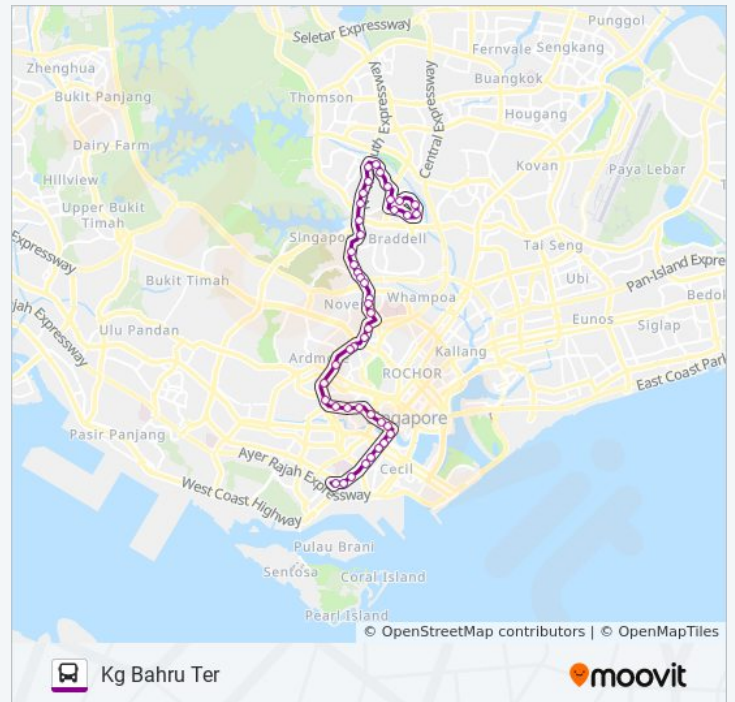

Paterson Rd - Aft Orchard Stn Exit 12(13199)

Irwell Bank Rd - Bef Zion Full Gospel CH (13159)

River Valley Rd - Great World Stn Exit 5 (13071)

River Valley Rd - St. Thomas Wk (13081)

River Valley Rd - Aft Kim Yam Rd (13091)

River Valley Rd - Opp Mohd Sultan Rd (13101)

River Valley Rd - Fort Canning Stn Exit B (04339)

River Valley Rd - Opp Clarke Quay (04219)

New Bridge Rd - Opp Clarke Quay Stn (04239)

New Bridge Rd - Hong Lim Pk (05059)

New Bridge Rd - Chinatown Stn Exit E (05049)

New Bridge Rd - New Bridge Ctr (05039)

New Bridge Rd - Aft Duxton Plain Pk (05019)

New Bridge Rd - Bef Neil Rd (10011)

Kg Bahru Rd - Bef Kampong Bahru Ter (10041)