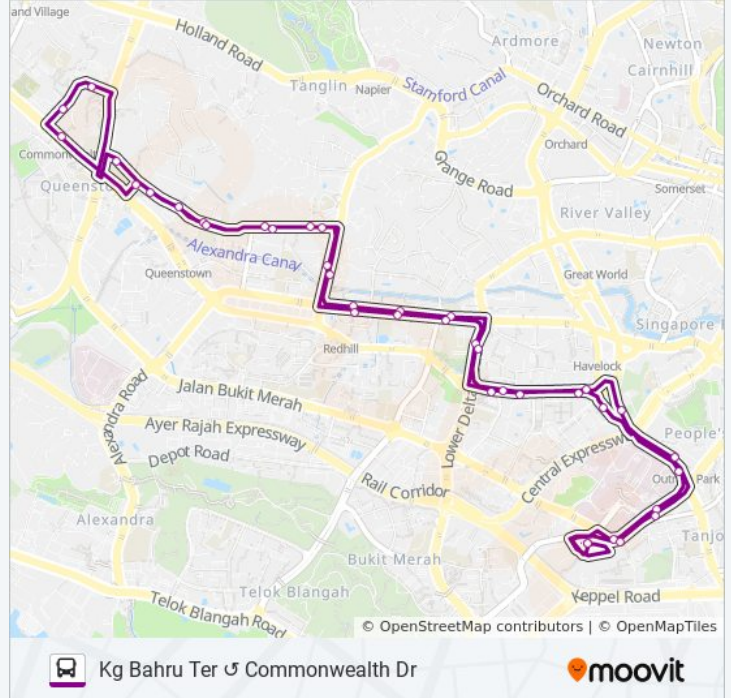

122

Kg Bahru Ter Commonwealth Dr

Get The App

The 122 bus line Kg Bahru Ter Commonwealth Dr has one route. For regular weekdays, their operation hours are:  
 (1) Kg Bahru Ter: 6:00 AM - 11:25 PM  
 Use the Moovit App to find the closest 122 bus station near you and find out when is the next 122 bus arriving.

**122 bus Info**

**Direction:** Kg Bahru Ter

**Stops:** 38

**Trip Duration:** 59 min

**Line Summary:**

Margaret Dr - Queenstown Lib (11481)  
Margaret Dr - Opp Queenstown Pr Sch (11491)  
Kay Siang Rd - Aft Margaret Dr (10461)  
Kay Siang Rd - Bef Tanglin Rd (10471)  
Tanglin Rd - Crescent Girls' Sch (10329)  
Alexandra Rd - Tanglin View (10279)  
Alexandra Rd - Opp Delta Sports Hall (10269)  
Alexandra Rd - Opp Gan Eng Seng Sec Sch (10249)  
Lower Delta Rd - Blk 48 (10389)  
Tiong Bahru Rd - Tiong Bahru Stn (10169)  
Tiong Bahru Rd - Blk 1 (10149)  
Outram Rd - Bef Outram Flyover (06049)  
Outram Rd - Outram Pk Stn Exit 1 (06029)  
New Bridge Rd - Bef Neil Rd (10011)  
Kg Bahru Rd - Bef Kampong Bahru Ter (10041)  
Spooner Rd - Kampong Bahru Ter (10499)