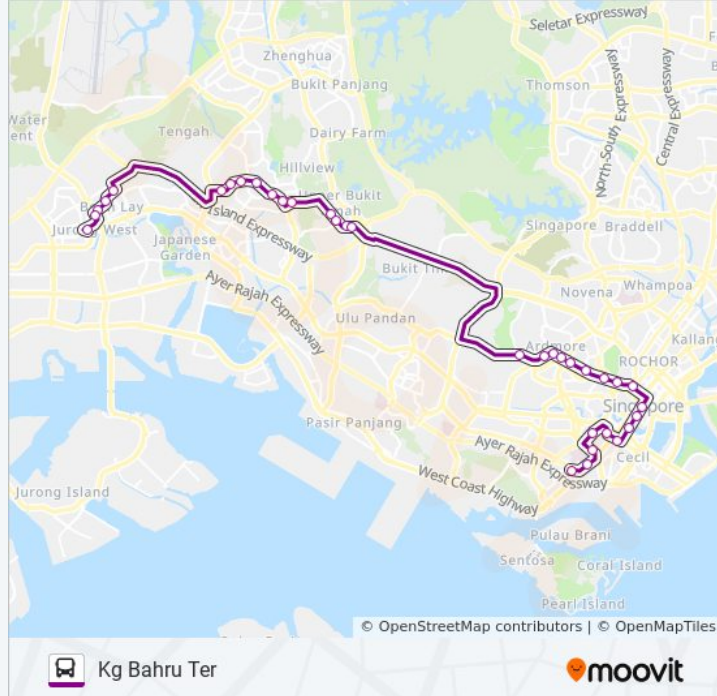

Jln Jurong Kechil - Aft Chun Tin Rd (42179)

Jln Jurong Kechil - Opp Blk 19 (42169)

Jln Jurong Kechil - Opp Beauty World Stn (42159)

Napier Rd - Napier Stn Exit 1 (13019)

Tanglin Rd - Aft Tomlinson Rd (09159)

Orchard Rd - Delfi Orchard (09169)

Orchard Rd - Royal Thai Embassy (09179)

Orchard Rd - Orchard Stn/Tang Plaza (09047)

Orchard Rd - Bef Cairnhill Rd (09037)

Orchard Rd - Concorde Hotel S'Pore (08138)

Orchard Rd - Dhoby Ghaut Stn (08057)

Bras Basah Rd - Bencoolen Stn Exit B (08069)

Nth Bridge Rd - City Hall Stn Exit B (04167)

Nth Bridge Rd - Opp the Treasury (04249)

Sth Bridge Rd - Boat Quay (05029)

Upp Cross St - Opp Hong Lim Cplx (05131)

Upp Cross St - Opp State Ct (06171)

Chin Swee Rd - Opp Blk 13 (06031)

Outram Rd - Outram Pk Stn Exit 1 (06029)

New Bridge Rd - Bef Neil Rd (10011)

Spooner Rd - Kampong Bahru Ter (10499)

174E bus time schedules and route maps are available in an offline PDF at moovitapp.com. Use the [Moovit App](#) to see live bus times, train schedule or subway schedule, and step-by-step directions for all public transit in Singapore.

[About Moovit](#) • [MaaS Solutions](#) • [Supported Countries](#) • [Mooviter Community](#)

© 2024 Moovit - All Rights Reserved

Check Live Arrival Times