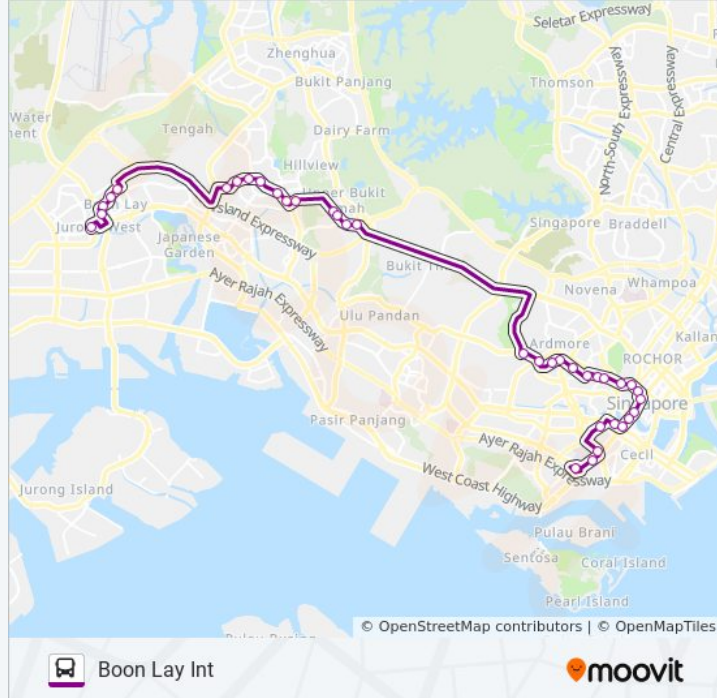

Bt Batok West Ave 3 - Blk 140 (43531)

Bt Batok West Ave 3 - Princess E Pr Sch (43341)

Boon Lay Ave - Blk 213 (21249)

Boon Lay Ave - Blk 185 (21429)

Boon Lay Ave - River Valley High Sch (21391)

Jln Boon Lay - Opp Blk 695 (21369)

Jurong West Ctrl 3 - Boon Lay Int (22009)

### Direction: Kg Bahru Ter

34 stops

[VIEW LINE SCHEDULE](#)

Jurong West Ctrl 3 - Boon Lay Int (22009)

Jln Boon Lay - Blk 695 (21361)

Boon Lay Ave - Opp River Valley High Sch (21399)

Boon Lay Ave - Blk 176 (21421)