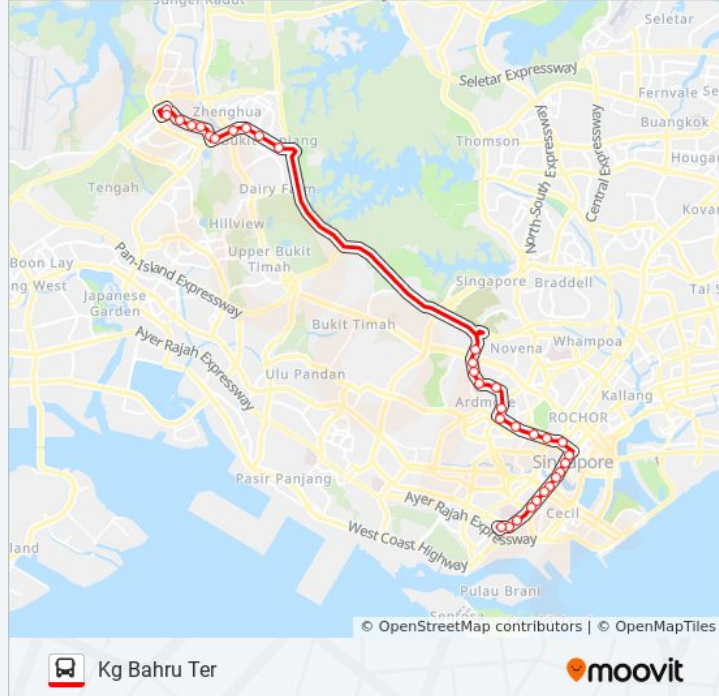

Orchard Rd - Orchard Stn/Tang Plaza (09047)

Orchard Rd - Bef Cairnhill Rd (09037)

Orchard Rd - Concorde Hotel S'Pore (08138)

Orchard Rd - Dhoby Ghaut Stn (08057)

Bras Basah Rd - Bencoolen Stn Exit B (08069)

Victoria St - Aft Chijmes (04159)

Hill St - Grand Pk City Hall (04149)

Hill St - High St Ctr (04229)

New Bridge Rd - Opp Clarke Quay Stn (04239)

New Bridge Rd - Hong Lim Pk (05059)

New Bridge Rd - Chinatown Stn Exit E (05049)

New Bridge Rd - New Bridge Ctr (05039)

New Bridge Rd - Aft Duxton Plain Pk (05019)

New Bridge Rd - Bef Neil Rd (10011)

Kg Bahru Rd - Bef Kampong Bahru Ter (10041)

Spooner Rd - Kampong Bahru Ter (10499)

190 bus time schedules and route maps are available in an offline PDF at moovitapp.com. Use the [Moovit App](#) to see live bus times, train schedule or subway schedule, and step-by-step directions for all public transit in Singapore.

[About Moovit](#) • [MaaS Solutions](#) • [Supported Countries](#) • [Mooviter Community](#)

© 2024 Moovit - All Rights Reserved

Check Live Arrival Times