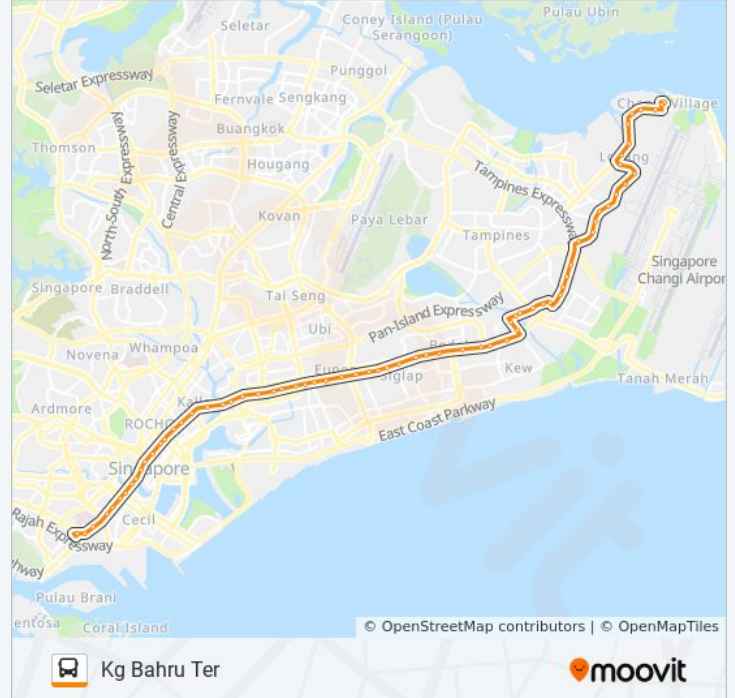

Upp Changi Rd Nth - Changi Prison (97049)

Upp Changi Rd Nth - Bef Jln Bena (97039)

Upp Changi Rd Nth - Opp Salvation Army (97019)

Upp Changi Rd East - Mera Terr P/G (96069)

Upp Changi Rd East - Changi Ct (96059)

Upp Changi Rd East - Upp Changi Stn/Sutd (96049)

Upp Changi Rd East - Aft Somapah Rd (95909)

Upp Changi Link - Aft Upp Changi Rd East (96099)

Upp Changi Rd - Opp Grace Independent CH (96089)

Upp Changi Rd - Ite Coll East Tec Blk (96079)

Upp Changi Rd - Flextronic (85079)

Upp Changi Rd - Aft Sungei Bedok (85089)

Bedok Rd - Bedok Mkt PI (85069)

Bedok Rd - Bef Jln Chempaka Kuning (85059)

New Upp Changi Rd - Tanah Merah Stn Exit A (85099)

New Upp Changi Rd - Blk 55 (84069)

New Upp Changi Rd - Blk 65 (84059)

New Upp Changi Rd - Blk 27 (84049)

New Upp Changi Rd - Bedok Stn Exit A (84039)

New Upp Changi Rd - Opp Blk 32 (84029)

New Upp Changi Rd - Opp Chai Chee Ind Pk (84019)

Changi Rd - Aft Perpetual Succour CH (83099)

Changi Rd - Bef Siglap Plain (83079)

Changi Rd - Mjd Kassim (83059)

Changi Rd - Bef Lor 110 Changi (83049)

Changi Rd - Aft Kg Eunos (83029)

Changi Rd - Aft Lor 106 Changi (82069)

Changi Rd - Joo Chiat Cplx (82049)

Geylang Rd - Blk 14 Mkt/Fc (82029)

Geylang Rd - City Plaza (82109)