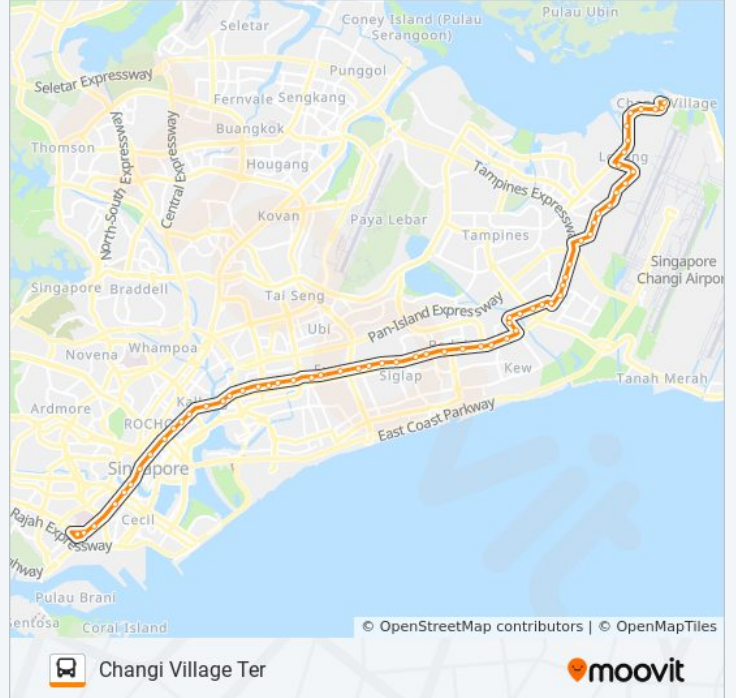

Sims Ave - Eunos Stn/ Int (82061)

Sims Ave East - Casa Sarina (83011)

Sims Ave East - Opp Hong San Si Tp (83031)

Sims Ave East - Kembangan Stn (83062)

Sims Ave East - Opp Perpetual Succour CH (83081)

New Upp Changi Rd - Chai Chee Ind Pk (84011)

New Upp Changi Rd - Blk 32 (84021)

New Upp Changi Rd - Bedok Stn Exit B (84031)

New Upp Changi Rd - Blk 221a (84041)

New Upp Changi Rd - Bedok Sports Cplx (84051)

New Upp Changi Rd - the Tanamera Condo (84061)

New Upp Changi Rd - Tanah Merah Stn Exit B (85091)

Bedok Rd - Aft Jln Chempaka Kuning (85051)

Bedok Rd - Opp Bedok Mkt PI (85061)

Upp Changi Rd - Bef Jln Pari Burong (85081)

Upp Changi Rd - Bef Changi Fire Stn (85071)

Upp Changi Rd - Opp lte Coll East Tec Blk (96071)

Upp Changi Rd - Grace Independent CH (96081)

Upp Changi Link - Aft Upp Changi Rd (96091)

Upp Changi Rd East - Bef Simei Rd (95901)

Upp Changi Rd East - Upp Changi Stn/Opp Sutd (96041)

Upp Changi Rd East - Opp Changi Ct (96051)

Upp Changi Rd East - Opp Mera Terr P/G (96061)

Upp Changi Rd Nth - the Japanese Sch (97011)

Upp Changi Rd Nth - Aft Jln Bena (97031)

Upp Changi Rd Nth - Ballota Pk Condo (97041)

Upp Changi Rd Nth - Opp Changi Women's Prison (97051)

Upp Changi Rd Nth - Opp Changi Chapel Museum (97201)