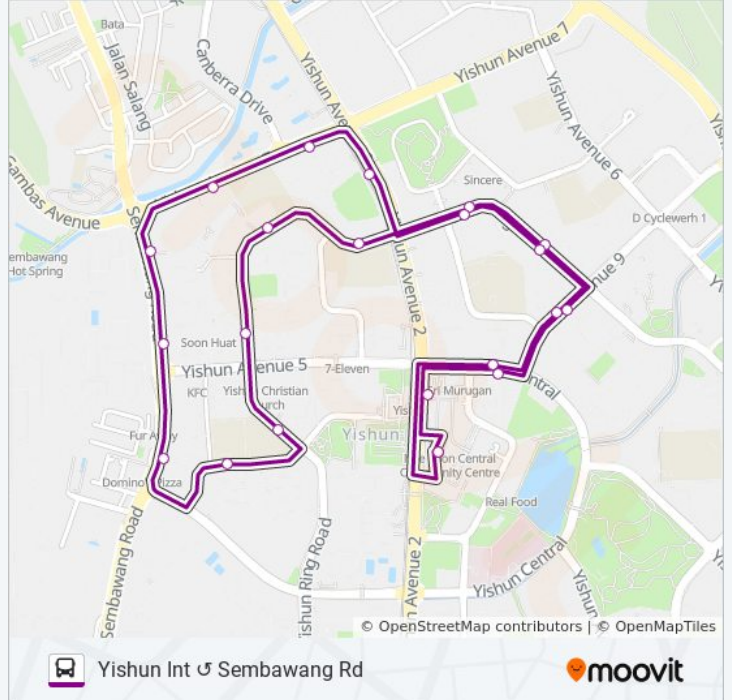

800

Yishun Int Sembawang Rd

Get The App

The 800 bus line Yishun Int Sembawang Rd has one route. For regular weekdays, their operation hours are:

(1) Yishun Int: 12:04 AM - 11:54 PM

Use the Moovit App to find the closest 800 bus station near you and find out when is the next 800 bus arriving.

**Direction: Yishun Int**

22 stops

[VIEW LINE SCHEDULE](#)

- Yishun Ave 2 - Yishun Int (59009)
- Yishun Ctrl - Bet Blks 201/202 (59169)
- Yishun Ave 9 - Blk 241 (59179)
- Yishun Ring Rd - Blk 236 (59241)
- Yishun Ring Rd - Blk 227 (59231)
- Yishun Ave 2 - Opp Darul Makmur Mque (59251)
- Yishun Ave 7 - Blk 174 (59261)
- Yishun Ave 7 - Blk 118 (59271)
- Sembawang Rd - Blk 114 (57129)
- Sembawang Rd - Blk 101 (57119)
- Sembawang Rd - Blk 713 (57089)
- Yishun St 71 - Yishun Sec Sch (59511)
- Yishun Ring Rd - Jiemin Pr Sch (59309)
- Yishun Ring Rd - Aft Chong Pang Cc (59139)
- Yishun Ring Rd - Opp Blk 121 (59129)
- Yishun Ring Rd - Opp Yishun Pr Sch (59109)
- Yishun Ring Rd - Blk 291 (59239)
- Yishun Ring Rd - Blk 257 (59249)
- Yishun Ave 9 - Blk 309 (59171)
- Yishun Ctrl - Opp Blk 201 (59161)
- Yishun Ave 2 - Yishun Stn Exit E (59072)
- Yishun Ave 2 - Yishun Int (59009)

**800 bus Time Schedule**

Yishun Int Route Timetable:

Sunday	12:04 AM - 11:54 PM
Monday	12:04 AM - 11:54 PM
Tuesday	12:04 AM - 11:54 PM
Wednesday	12:04 AM - 11:54 PM
Thursday	12:04 AM - 11:54 PM
Friday	12:04 AM - 11:54 PM
Saturday	12:04 AM - 11:54 PM

**800 bus Info**

**Direction:** Yishun Int

**Stops:** 22

**Trip Duration:** 28 min

**Line Summary:**

800 bus time schedules and route maps are available in an offline PDF at [moovitapp.com](https://moovitapp.com). Use the [Moovit App](#) to see live bus times, train schedule or subway schedule, and step-by-step directions for all public transit in Singapore.