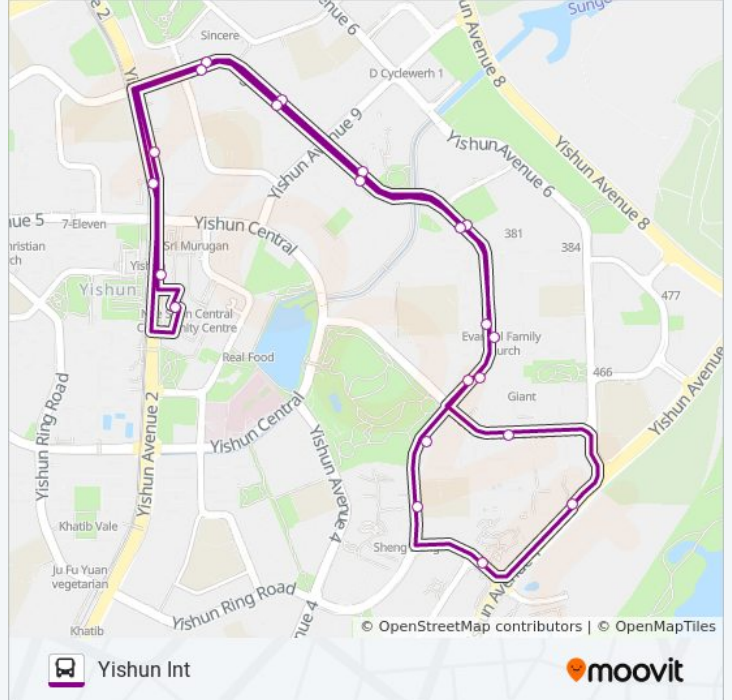

804

Yishun Int

Get The App

The 804 bus line Yishun Int has one route. For regular weekdays, their operation hours are:

(1) Yishun Int: 12:05 AM - 11:57 PM

Use the Moovit App to find the closest 804 bus station near you and find out when is the next 804 bus arriving.

**Direction: Yishun Int**

22 stops

[VIEW LINE SCHEDULE](#)

- Yishun Ave 2 - Yishun Int (59009)
- Yishun Ave 2 - Blk 154 (59091)
- Yishun Ring Rd - Blk 291 (59239)
- Yishun Ring Rd - Blk 257 (59249)
- Yishun Ring Rd - Opp Blk 314 (59389)
- Yishun Ring Rd - Opp Blk 367 (59399)
- Yishun Ring Rd - Evangel Family CH (59409)
- Yishun Ring Rd - Blk 413 (59419)
- Yishun Ring Rd - Bet Blks 445/449 (59639)
- Yishun Ring Rd - Blk 456 (59579)
- Yishun St 41 - Blk 432c (59581)
- Yishun Ave 1 - Blk 430b (59471)
- Yishun Ave 11 - Opp Blk 419 (59461)
- Yishun Ring Rd - Blk 356 (59411)
- Yishun Ring Rd - Blk 358 (59401)
- Yishun Ring Rd - Blk 342b (59391)
- Yishun Ring Rd - Blk 314 (59381)
- Yishun Ring Rd - Blk 236 (59241)
- Yishun Ring Rd - Blk 227 (59231)
- Yishun Ave 2 - Blk 220 (59099)
- Yishun Ave 2 - Opp Yishun Stn (59073)
- Yishun Ave 2 - Yishun Int (59009)

**804 bus Time Schedule**

Yishun Int Route Timetable:

Sunday	12:05 AM - 11:57 PM
Monday	12:05 AM - 11:57 PM
Tuesday	12:05 AM - 11:57 PM
Wednesday	12:05 AM - 11:57 PM
Thursday	12:05 AM - 11:57 PM
Friday	12:05 AM - 11:57 PM
Saturday	12:05 AM - 11:57 PM

**804 bus Info**

**Direction:** Yishun Int

**Stops:** 22

**Trip Duration:** 30 min

**Line Summary:**

804 bus time schedules and route maps are available in an offline PDF at [moovitapp.com](https://moovitapp.com). Use the [Moovit App](#) to see live bus times, train schedule or subway schedule, and step-by-step directions for all public transit in Singapore.