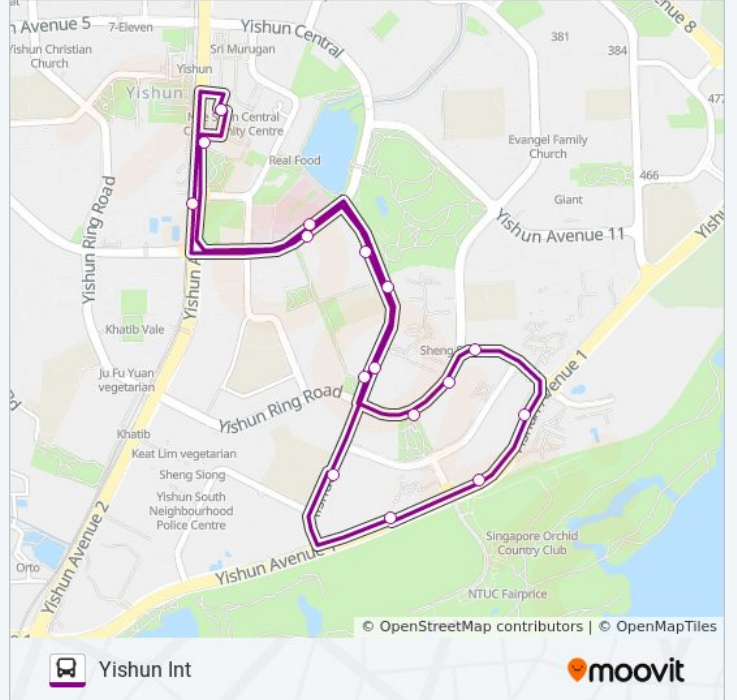

805

Yishun Int

Get The App

The 805 bus line Yishun Int has one route. For regular weekdays, their operation hours are:

(1) Yishun Int: 12:09 AM - 11:57 PM

Use the Moovit App to find the closest 805 bus station near you and find out when is the next 805 bus arriving.

Direction: Yishun Int

17 stops

[VIEW LINE SCHEDULE](#)

- Yishun Ave 2 - Yishun Int (59009)
- Yishun Ave 2 - Opp Blk 757 (59069)
- Yishun Ctrl - Khoo Teck Puat Hosp (59341)
- Yishun Ave 4 - Blk 676 Cp (59289)
- Yishun Ave 4 - Blk 671 Cp (59299)
- Yishun Ave 4 - Opp Naval Base Pr Sch (59449)
- Yishun Ave 1 - Blk 512a (59731)
- Yishun Ave 1- Opp Orchid Country Club (59741)
- Yishun Ave 1 - Opp the Shaughnessy (59751)
- Yishun St 41 - Blk 505c (59589)
- Yishun Ring Rd - Blk 504c (59761)
- Yishun Ring Rd - Opp Blk 672c (59719)
- Yishun Ave 4 - Blk 666 (59291)
- Yishun Ave 4 - Blk 654 (59281)
- Yishun Ctrl - Opp Khoo Teck Puat Hosp (59349)
- Yishun Ave 2 - Blk 767 (58991)
- Yishun Ave 2 - Yishun Int (59009)

805 bus Time Schedule

Yishun Int Route Timetable:

Sunday	12:08 AM - 11:56 PM
Monday	12:09 AM - 11:57 PM
Tuesday	12:09 AM - 11:57 PM
Wednesday	12:09 AM - 11:57 PM
Thursday	12:09 AM - 11:57 PM
Friday	12:08 AM - 11:56 PM
Saturday	12:09 AM - 11:57 PM

805 bus Info

Direction: Yishun Int

Stops: 17

Trip Duration: 21 min

Line Summary:

805 bus time schedules and route maps are available in an offline PDF at moovitapp.com. Use the [Moovit App](#) to see live bus times, train schedule or subway schedule, and step-by-step directions for all public transit in Singapore.