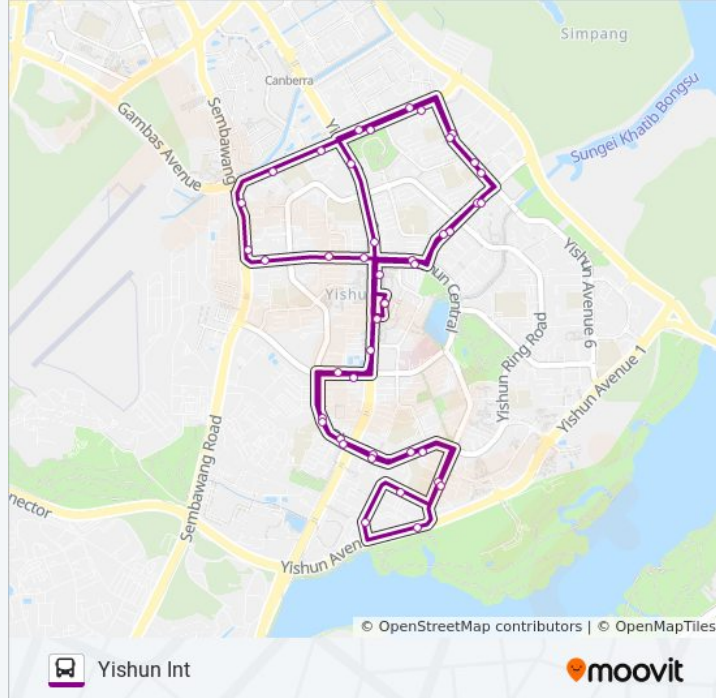

Yishun Int

Get The App

The 811 bus line Yishun Int has one route. For regular weekdays, their operation hours are:

(1) Yishun Int: 12:00 AM - 11:55 PM

Use the Moovit App to find the closest 811 bus station near you and find out when is the next 811 bus arriving.

811 bus Info

Direction: Yishun Int
Stops: 43
Trip Duration: 57 min
Line Summary:

Yishun Ave 9 - Blk 309 (59171)

Yishun Ctrl - Opp Blk 201 (59161)

Yishun Ave 2 - Yishun Stn Exit E (59072)

Yishun Ave 2 - Opp Blk 757 (59069)

Yishun St 81 - Blk 873 (59481)

Yishun St 81 - Orchid Pk Condo (59499)

Yishun Ave 1 - Blk 871 (59501)

Yishun Ave 4 - Naval Base Pr Sch (59441)

Yishun Ring Rd - Blk 858 (59439)

Yishun Ring Rd - Blk 846 (59429)

Yishun Ring Rd - Khatib Stn Exit D (59569)

Yishun Ring Rd - Naval Base Sec Sch (59329)

Yishun Ave 3 - Blk 773 (59331)

Yishun Ave 2 - Blk 767 (58991)

Yishun Ave 2 - Yishun Int (59009)

811 bus time schedules and route maps are available in an offline PDF at moovitapp.com. Use the [Moovit App](#) to see live bus times, train schedule or subway schedule, and step-by-step directions for all public transit in Singapore.