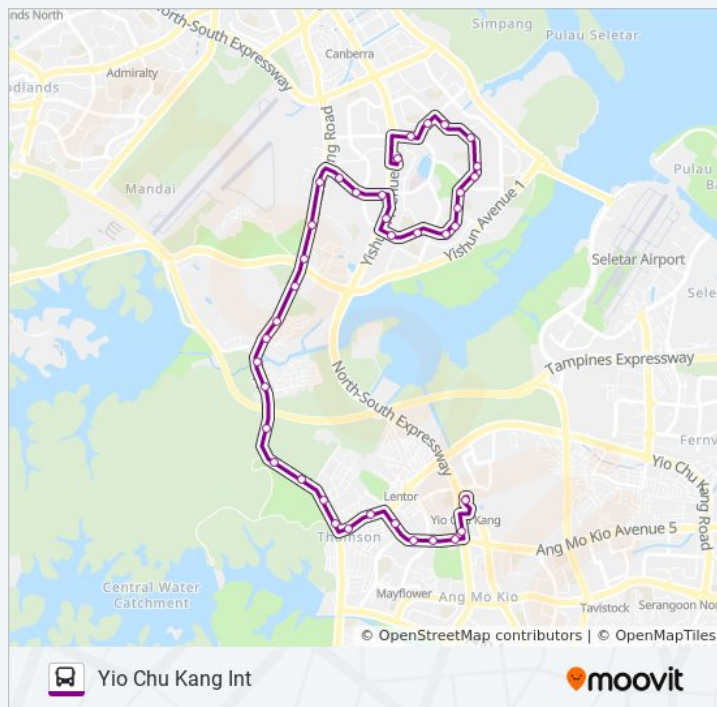

Thursday 5:30 AM - 6:21 AM

Friday 5:30 AM - 6:15 AM

Saturday 5:30 AM - 6:21 AM

860 bus Info

Direction: Yio Chu Kang Int

Stops: 38

Trip Duration: 52 min

Line Summary: