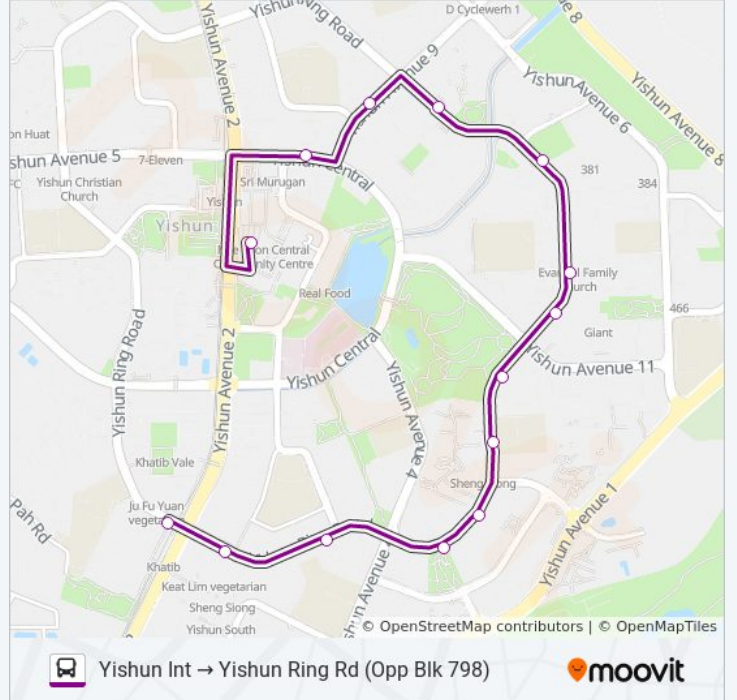

 807A

Yishun Int → Yishun Ring Rd (Opp Blk 798)

Get The App

The 807A bus line Yishun Int → Yishun Ring Rd (Opp Blk 798) has one route. For regular weekdays, their operation hours are:

(1) Yishun Ring Rd (Opp Blk 798): 5:15 AM - 9:02 AM

Use the Moovit App to find the closest 807A bus station near you and find out when is the next 807A bus arriving.

Direction: Yishun Ring Rd (Opp Blk 798)

14 stops

[VIEW LINE SCHEDULE](#)

- Yishun Ave 2 - Yishun Int (59009)
- Yishun Ctrl - Bet Blks 201/202 (59169)
- Yishun Ave 9 - Blk 241 (59179)
- Yishun Ring Rd - Opp Blk 314 (59389)
- Yishun Ring Rd - Opp Blk 367 (59399)
- Yishun Ring Rd - Evangel Family CH (59409)
- Yishun Ring Rd - Blk 413 (59419)
- Yishun Ring Rd - Bet Blks 445/449 (59639)
- Yishun Ring Rd - Blk 456 (59579)
- Yishun Ring Rd - Blk 504c (59761)
- Yishun Ring Rd - Opp Blk 672c (59719)
- Yishun Ring Rd - Blk 858 (59439)
- Yishun Ring Rd - Blk 846 (59429)
- Yishun Ring Rd - Khatib Stn Exit D (59569)

807A bus Time Schedule

Yishun Ring Rd (Opp Blk 798) Route Timetable:

Sunday	7:05 AM - 9:59 AM
Monday	5:15 AM - 9:02 AM
Tuesday	5:15 AM - 9:02 AM
Wednesday	5:15 AM - 9:02 AM
Thursday	5:15 AM - 9:02 AM
Friday	7:05 AM - 9:59 AM
Saturday	7:05 AM - 9:47 AM

807A bus Info

Direction: Yishun Ring Rd (Opp Blk 798)

Stops: 14

Trip Duration: 20 min

Line Summary:

807A bus time schedules and route maps are available in an offline PDF at moovitapp.com. Use the [Moovit App](#) to see live bus times, train schedule or subway schedule, and step-by-step directions for all public transit in Singapore.