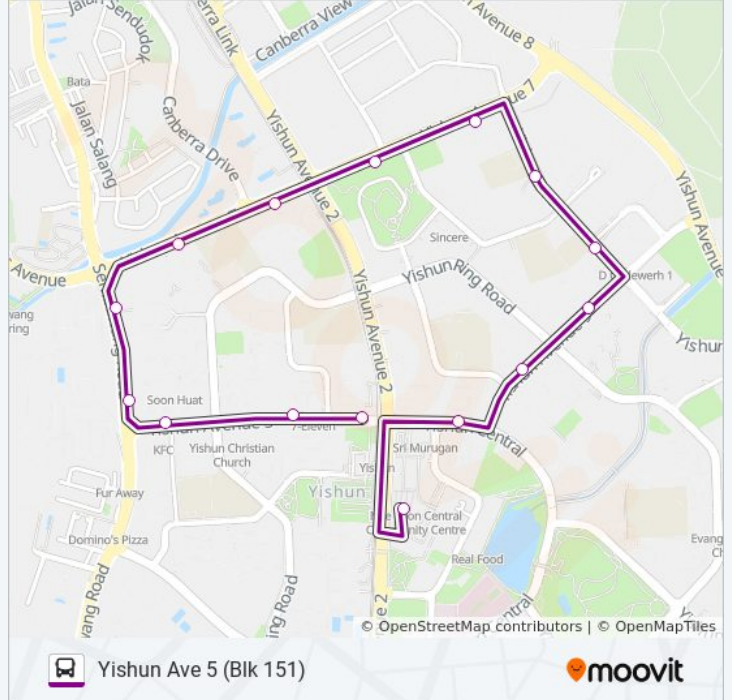

 811A

Yishun Ave 5 (Blk 151)

Get The App

The 811A bus line Yishun Ave 5 (Blk 151) has one route. For regular weekdays, their operation hours are:

(1) Yishun Ave 5 (Blk 151): 4:28 PM - 8:08 PM

Use the Moovit App to find the closest 811A bus station near you and find out when is the next 811A bus arriving.

## Direction: Yishun Ave 5 (Blk 151)

15 stops

[VIEW LINE SCHEDULE](#)

- Yishun Ave 2 - Yishun Int (59009)
- Yishun Ctrl - Bet Blks 201/202 (59169)
- Yishun Ave 9 - Blk 241 (59179)
- Yishun Ave 9 - Blk 245 (59189)
- Yishun Ave 6 - Blk 250 (59199)
- Yishun Ave 6 - Blk 272 (59209)
- Yishun Ave 7 - Blk 289 (59211)
- Yishun Ave 7 - Opp Yishun Ind Pk A (59221)
- Yishun Ave 7 - Blk 174 (59261)
- Yishun Ave 7 - Blk 118 (59271)
- Sembawang Rd - Blk 114 (57129)
- Sembawang Rd - Blk 101 (57119)
- Yishun Ave 5 - Opp Blk 701a (59119)
- Yishun Ave 5 - Blk 145 (59149)
- Yishun Ave 5 - Opp Yishun Stn Exit B (59159)

## 811A bus Time Schedule

Yishun Ave 5 (Blk 151) Route Timetable:

Sunday	Not Operational
Monday	4:28 PM - 8:08 PM
Tuesday	4:28 PM - 8:08 PM
Wednesday	4:28 PM - 8:08 PM
Thursday	4:28 PM - 8:08 PM
Friday	Not Operational
Saturday	Not Operational

## 811A bus Info

**Direction:** Yishun Ave 5 (Blk 151)

**Stops:** 15

**Trip Duration:** 23 min

**Line Summary:**

811A bus time schedules and route maps are available in an offline PDF at [moovitapp.com](https://moovitapp.com). Use the [Moovit App](#) to see live bus times, train schedule or subway schedule, and step-by-step directions for all public transit in Singapore.