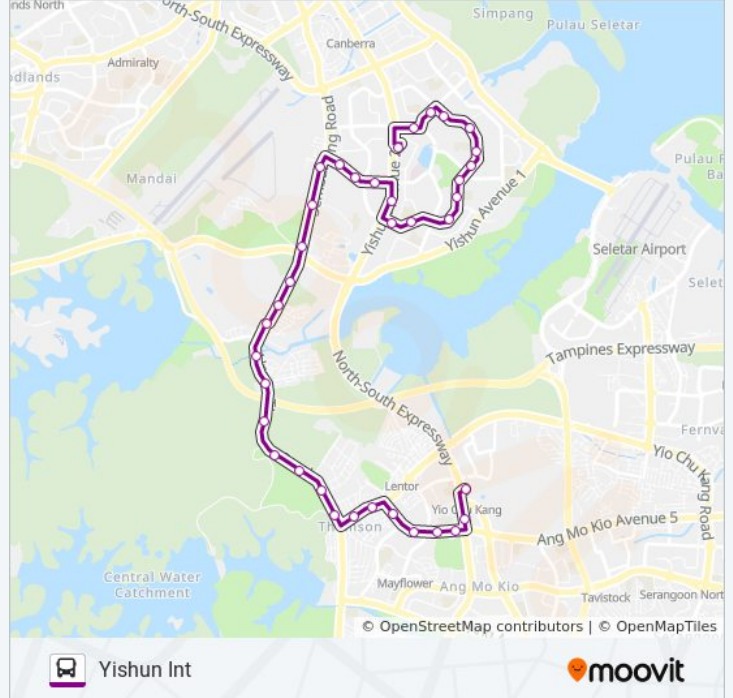

Sembawang Rd - Dieppe Barracks (57061)

Sembawang Rd - Opp Khatib Camp (57071)

Yishun Ave 3 - Blk 722 (59551)

Yishun Ave 3 - Sree Maha Mariamman Tp (59541)

Yishun Ave 3 - Blk 773 (59331)

Yishun Ave 2 - Blk 608 (59059)

Yishun Ring Rd - Blk 624 (59421)

Yishun Ring Rd - Blk 630 (59431)

Yishun Ring Rd - Blk 672c (59711)

Yishun Ring Rd - Opp Northbrooks Sec Sch (59571)

Yishun Ring Rd - Opp Blk 445 (59631)

Yishun Ring Rd - Blk 356 (59411)

Yishun Ring Rd - Blk 358 (59401)

Yishun Ring Rd - Blk 342b (59391)

Yishun Ring Rd - Blk 314 (59381)

Yishun Ave 9 - Blk 309 (59171)

Yishun Ctrl - Opp Blk 201 (59161)

Yishun Ave 2 - Yishun Int (59009)

860T bus time schedules and route maps are available in an offline PDF at moovitapp.com. Use the [Moovit App](#) to see live bus times, train schedule or subway schedule, and step-by-step directions for all public transit in Singapore.

[About Moovit](#) · [MaaS Solutions](#) · [Supported Countries](#) · [Mooviter Community](#)

© 2024 Moovit - All Rights Reserved

Check Live Arrival Times