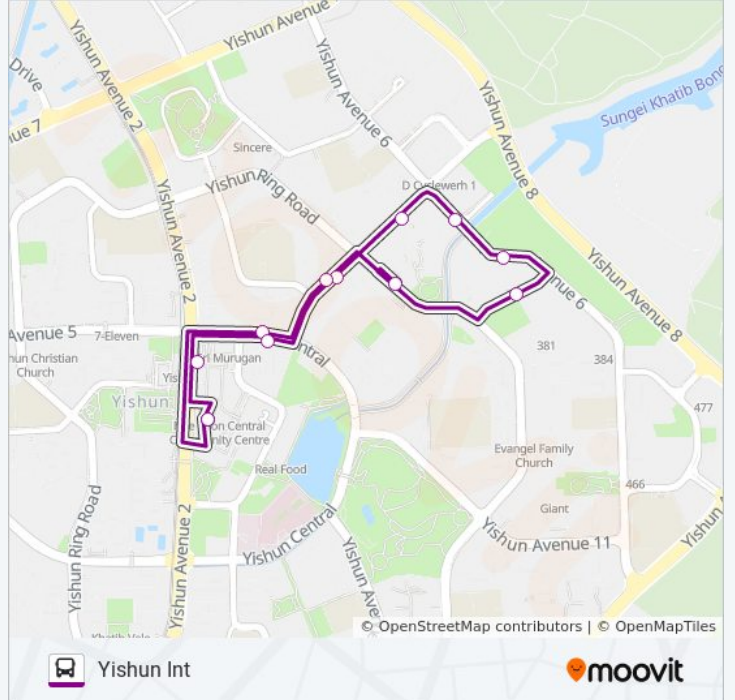

## Direction: Yishun Int

12 stops

[VIEW LINE SCHEDULE](#)

Yishun Ave 2 - Yishun Int (59009)

Yishun Ctrl - Bet Blks 201/202 (59169)

Yishun Ave 9 - Blk 241 (59179)

Yishun Ring Rd - Opp Blk 314 (59389)

Yishun St 31 - Bet Blks 333c/333d (59641)

Yishun Ave 2 - Yishun Int (59009)

## 803 bus Time Schedule

Yishun Int Route Timetable:

Sunday	12:01 AM - 11:56 PM
Monday	12:04 AM - 11:53 PM
Tuesday	12:01 AM - 11:53 PM
Wednesday	12:01 AM - 11:53 PM
Thursday	12:01 AM - 11:53 PM
Friday	12:01 AM - 11:56 PM
Saturday	12:01 AM - 11:53 PM

## 803 bus Info

**Direction:** Yishun Int

**Stops:** 12

**Trip Duration:** 13 min

**Line Summary:**

803 bus time schedules and route maps are available in an offline PDF at [moovitapp.com](https://moovitapp.com). Use the [Moovit App](#) to see live bus times, train schedule or subway schedule, and step-by-step directions for all public transit in Singapore.