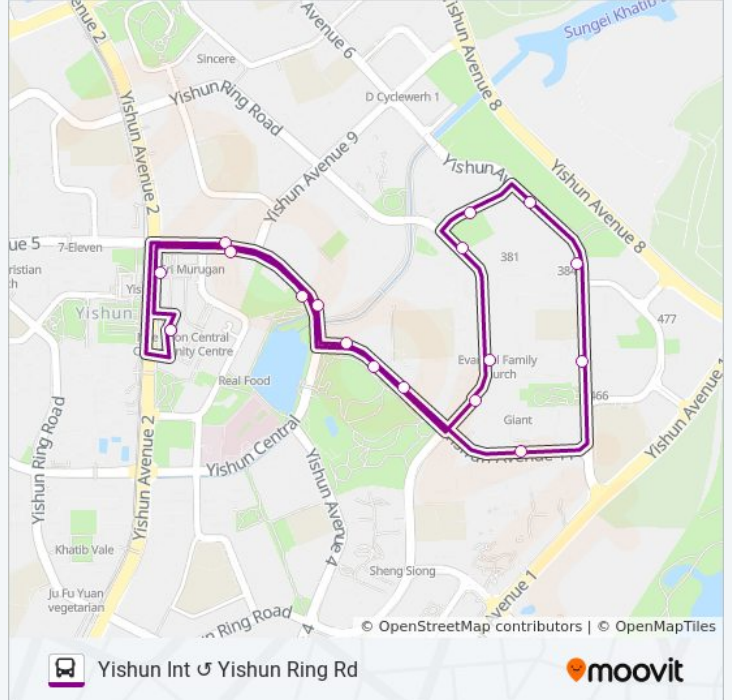

806

Yishun Int Yishun Ring Rd

Get The App

The 806 bus line Yishun Int Yishun Ring Rd has one route. For regular weekdays, their operation hours are:

(1) Yishun Int: 12:08 AM - 11:59 PM

Use the Moovit App to find the closest 806 bus station near you and find out when is the next 806 bus arriving.

Direction: Yishun Int

18 stops

[VIEW LINE SCHEDULE](#)

- Yishun Ave 2 - Yishun Int (59009)
- Yishun Ctrl - Bet Blks 201/202 (59169)
- Yishun Ctrl - Blk 322 (59359)
- Yishun Ave 11 - Blk 348b (59651)
- Yishun Ave 11 - Bet Blks 349/350 (59451)
- Yishun Ave 11 - Blk 419 (59469)
- Yishun Ave 6 - Bet Blks 405/406 (59591)
- Yishun Ave 6 - Blk 391 (59601)
- Yishun Ave 6 - Blk 382c (59801)
- Yishun St 31 - Opp Blk 333c (59649)
- Yishun Ring Rd - Opp Blk 367 (59399)
- Yishun Ring Rd - Evangel Family CH (59409)
- Yishun Ring Rd - Blk 413 (59419)
- Yishun Ave 11 - Opp Huamin Pr Sch (59459)
- Yishun Ctrl - Opp Blk 322 (59351)
- Yishun Ctrl - Opp Blk 201 (59161)
- Yishun Ave 2 - Yishun Stn Exit E (59072)
- Yishun Ave 2 - Yishun Int (59009)

806 bus Time Schedule

Yishun Int Route Timetable:

Sunday	12:08 AM - 11:59 PM
Monday	12:00 AM - 11:51 PM
Tuesday	12:08 AM - 11:59 PM
Wednesday	12:08 AM - 11:59 PM
Thursday	12:08 AM - 11:59 PM
Friday	12:08 AM - 11:59 PM
Saturday	12:08 AM - 11:59 PM

806 bus Info

Direction: Yishun Int

Stops: 18

Trip Duration: 22 min

Line Summary:

806 bus time schedules and route maps are available in an offline PDF at moovitapp.com. Use the [Moovit App](#) to see live bus times, train schedule or subway schedule, and step-by-step directions for all public transit in Singapore.