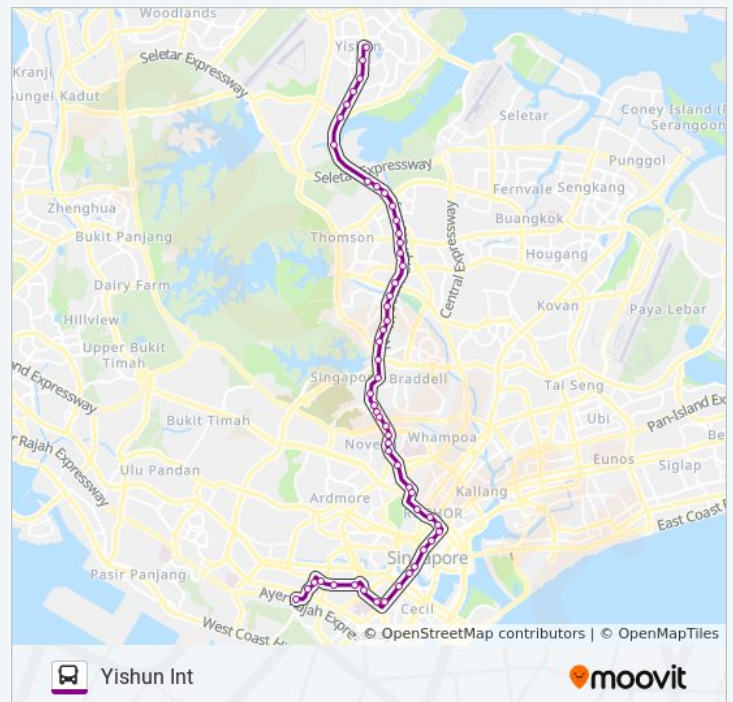

851 bus Info

Direction: Yishun Int

Stops: 52

Trip Duration: 89 min

Line Summary:

Thomson Rd - Old Police Acad (51021)

Thomson Rd - S'Pore Polo Club (51031)

Thomson Rd - Aft Andrew Rd (51051)