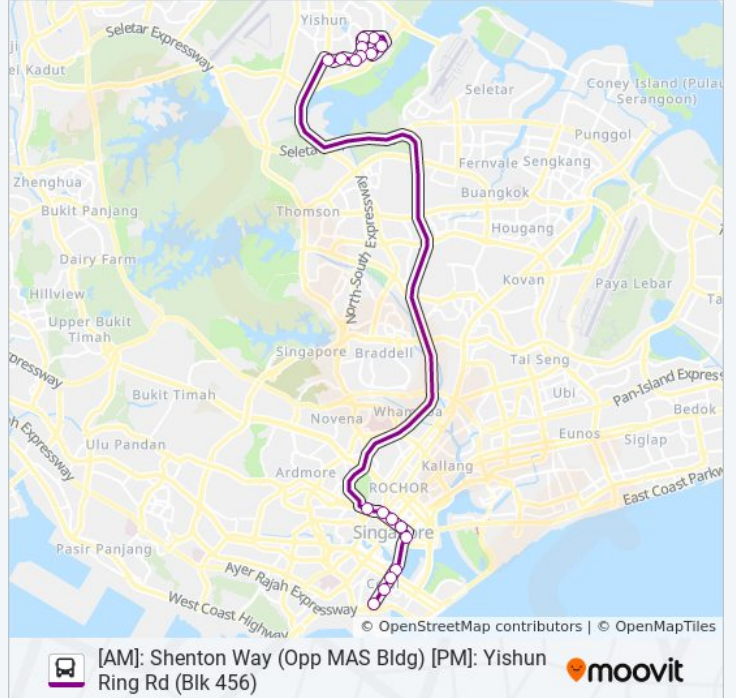

Direction: Shenton Way (Opp Mas Bldg)

18 stops

[VIEW LINE SCHEDULE](#)

- Yishun St 41 - Blk 432c (59581)
- Yishun Ave 1 - Blk 430b (59471)
- Yishun Ave 11 - Opp Blk 419 (59461)
- Yishun Ring Rd - Bet Blks 445/449 (59639)
- Yishun Ring Rd - Blk 456 (59579)
- Yishun Ring Rd - Blk 504c (59761)
- Yishun Ring Rd - Opp Blk 672c (59719)
- Yishun Ring Rd - Blk 858 (59439)
- Yishun Ring Rd - Blk 846 (59429)
- Orchard Rd - Dhoby Ghaut Stn (08057)
- Bras Basah Rd - Bencoolen Stn Exit B (08069)
- Bras Basah Rd - Aft Bras Basah Stn Exit A (04179)
- Bras Basah Rd - Raffles Hotel (02049)
- Nicoll Highway - Opp War Memorial Pk (02119)
- Collyer Quay - Oue Bayfront (03019)
- Raffles Quay - One Raffles Quay (03059)
- Shenton Way - Uic Bldg (03129)
- Shenton Way - Opp Mas Bldg (03218)

850E bus Time Schedule

Shenton Way (Opp Mas Bldg) Route Timetable:

Sunday	Not Operational
Monday	7:10 AM - 7:50 AM
Tuesday	7:10 AM - 7:50 AM
Wednesday	7:10 AM - 7:50 AM
Thursday	7:10 AM - 7:50 AM
Friday	Not Operational
Saturday	Not Operational

850E bus Info

Direction: Shenton Way (Opp Mas Bldg)

Stops: 18

Trip Duration: 49 min

Line Summary:

Direction: Yishun Ring Rd (Blk 456)

18 stops

[VIEW LINE SCHEDULE](#)