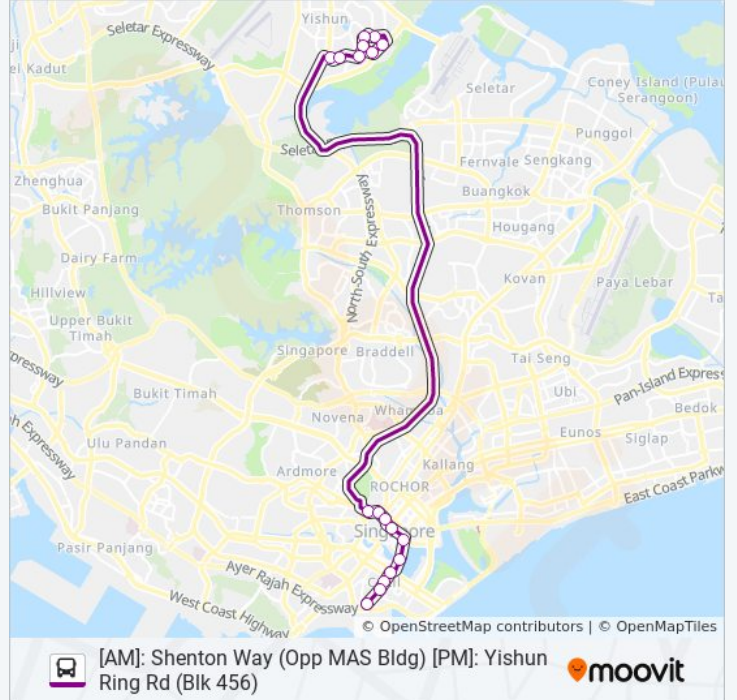

850E bus Info

Direction: Shenton Way (Opp Mas Bldg)

Stops: 18

Trip Duration: 49 min

Line Summary:

Direction: Yishun Ring Rd (Blk 456)

18 stops

[VIEW LINE SCHEDULE](#)

- Anson Rd - Hub Synergy Pt (03222)
- Robinson Rd - Aft Capital Twr (03111)
- Robinson Rd - 80 Robinson Rd (03071)
- Robinson Rd - Raffles Pl Stn Exit F (03031)
- Fullerton Rd - Fullerton Sq (03011)
- Esplanade Dr - Esplanade Bridge (02111)
- Stamford Rd - Capitol Bldg (04111)
- Stamford Rd - Smu (04121)
- Orchard Rd - Ymca (08041)
- Penang Rd - Dhoby Ghaut Stn Exit B (08031)
- Yishun Ring Rd - Blk 624 (59421)
- Yishun Ring Rd - Blk 630 (59431)
- Yishun Ring Rd - Blk 672c (59711)
- Yishun St 41 - Blk 432c (59581)
- Yishun Ave 1 - Blk 430b (59471)
- Yishun Ave 11 - Opp Blk 419 (59461)
- Yishun Ring Rd - Bet Blks 445/449 (59639)
- Yishun Ring Rd - Blk 456 (59579)

850E bus Time Schedule

Yishun Ring Rd (Blk 456) Route Timetable:

Sunday	Not Operational
Monday	6:15 PM - 6:30 PM
Tuesday	6:15 PM - 6:30 PM
Wednesday	6:15 PM - 6:30 PM
Thursday	6:15 PM - 6:30 PM
Friday	Not Operational
Saturday	Not Operational

850E bus Info

Direction: Yishun Ring Rd (Blk 456)

Stops: 18

Trip Duration: 49 min

Line Summary:

850E bus time schedules and route maps are available in an offline PDF at moovitapp.com. Use the [Moovit App](#) to see live bus times, train schedule or subway schedule, and step-by-step directions for all public transit in Singapore.