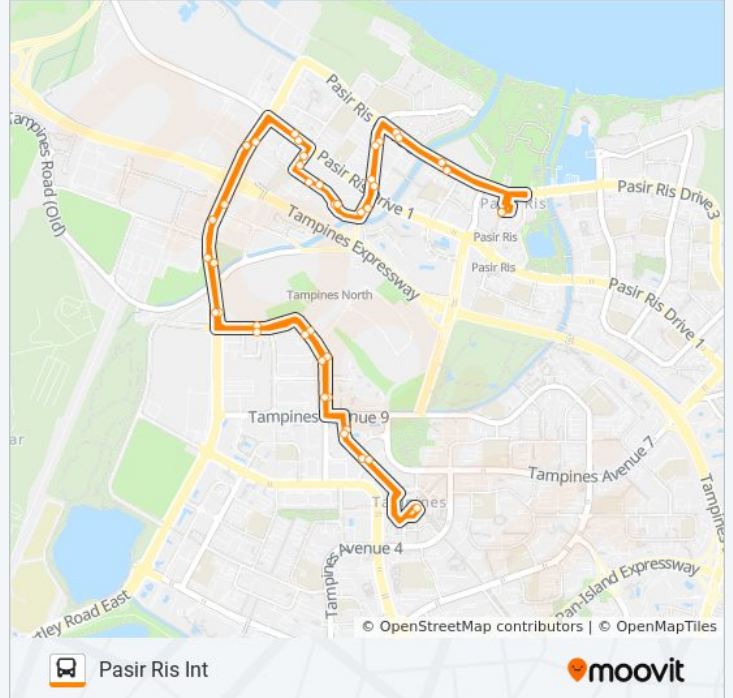

Pasir Ris Int

Get The App

The 68 bus line Pasir Ris Int has one route. For regular weekdays, their operation hours are:

(1) Pasir Ris Int: 5:30 AM - 11:45 PM

Use the Moovit App to find the closest 68 bus station near you and find out when is the next 68 bus arriving.

Elias Rd - Blk 638 (77181)

Elias Rd - Blk 633 (77071)

Pasir Ris Dr 3 - Opp Pasir Ris Elias Cc (77209)

Pasir Ris Dr 3 - Opp Blk 500a (77199)

Pasir Ris Bus Interchange

68 bus time schedules and route maps are available in an offline PDF at [moovitapp.com](https://moovitapp.com). Use the [Moovit App](#) to see live bus times, train schedule or subway schedule, and step-by-step directions for all public transit in Singapore.