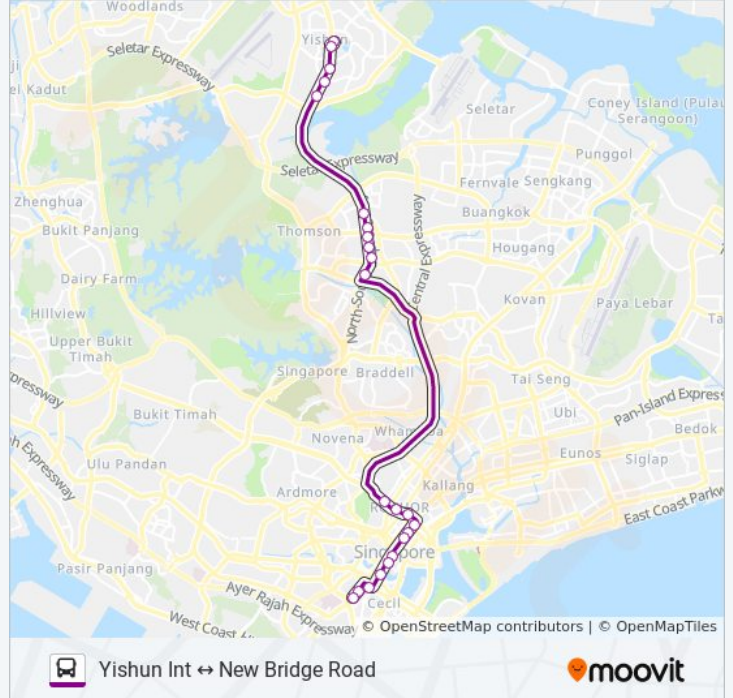

851E bus Info

Direction: New Bridge Rd (Aft Duxton Plain Pk)

Stops: 23

Trip Duration: 48 min

Line Summary:

New Bridge Rd - New Bridge Ctr (05039)

New Bridge Rd - Aft Duxton Plain Pk (05019)

Direction: Yishun Int

21 stops

[VIEW LINE SCHEDULE](#)

Eu Tong Sen St - Bef Pearl's Hill Terr (05012)

Eu Tong Sen St - Aft Chinatown Stn Exit D (05022)

Eu Tong Sen St - Clarke Quay Stn Exit E (04222)

Hill St - Old Hill St Police Stn (04223)

Victoria St - Cath Of the Good Shepherd (04151)

Victoria St - St. Joseph's CH (01013)

Victoria St - Opp Bugis Stn Exit C (01112)

Rochor Rd - Fu Lu Shou Cplx (07551)

Rochor Canal Rd - Rochor Stn (07531)

Bt Timah Rd - Little India Stn Exit A (40011)