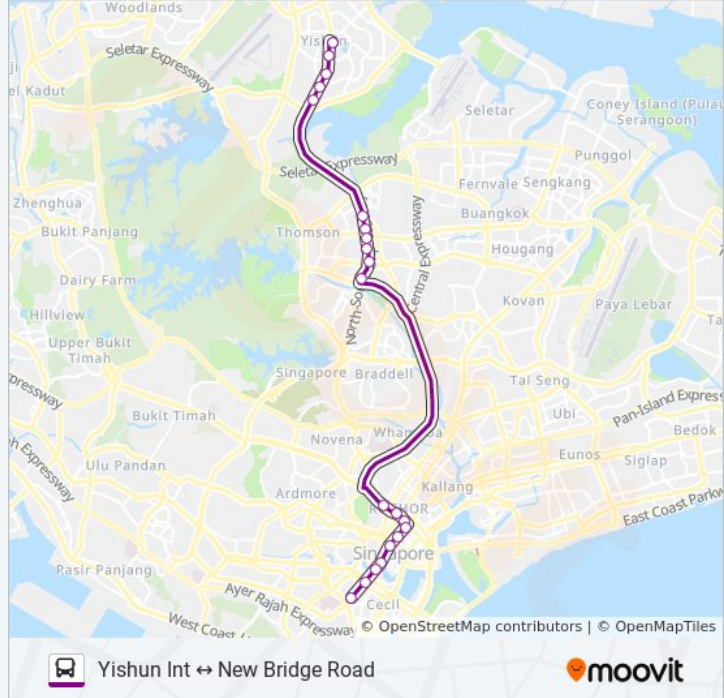

21 stops

[VIEW LINE SCHEDULE](#)

Eu Tong Sen St - Bef Pearl's Hill Terr (05012)

Eu Tong Sen St - Aft Chinatown Stn Exit D (05022)

Eu Tong Sen St - Clarke Quay Stn Exit E (04222)

Hill St - Old Hill St Police Stn (04223)

851E bus Info

Direction: Yishun Int

Stops: 21

Trip Duration: 66 min

Line Summary:

Yishun Ave 2 - Opp Yishun Sports Hall (59031)

Yishun Ave 2 - Bef Khatib Stn (59041)

Yishun Ave 2 - Blk 790 (59051)

Yishun Ave 2 - Blk 767 (58991)

Yishun Ave 2 - Yishun Int (59009)

851E bus time schedules and route maps are available in an offline PDF at moovitapp.com. Use the [Moovit App](#) to see live bus times, train schedule or subway schedule, and step-by-step directions for all public transit in Singapore.