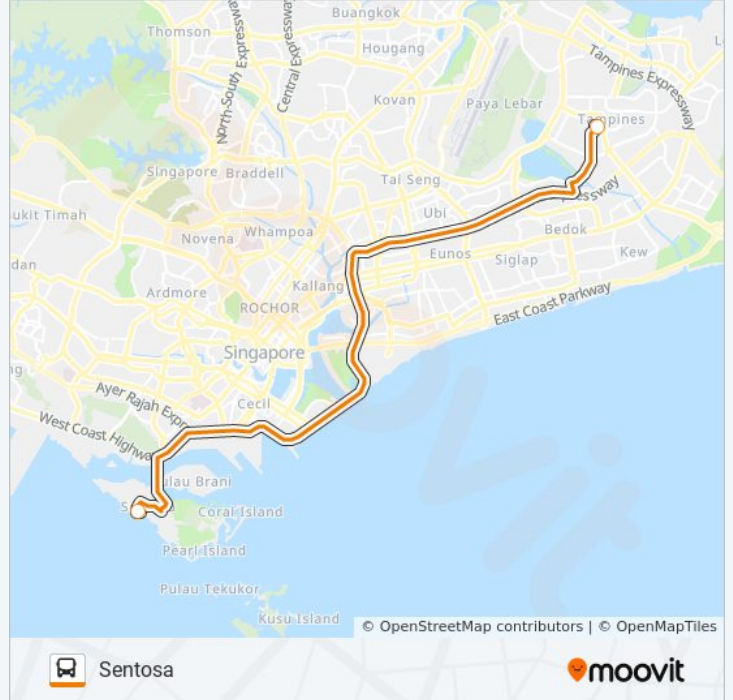

Use the Moovit App to find the closest OUR TAMPINES HUB ↔ SENTOSA bus station near you and find out when is the next OUR TAMPINES HUB ↔ SENTOSA bus arriving.

**Direction: Our Tampines Hub**

2 stops

[VIEW LINE SCHEDULE](#)

**OUR TAMPINES HUB ↔ SENTOSA bus Info****Direction:** Our Tampines Hub**Stops:** 2**Trip Duration:** 25 min**Line Summary:**

**Direction: Sentosa**

2 stops

[VIEW LINE SCHEDULE](#)

Our Tampines Hub, South Plaza

Beach View Rd - Beach Station Bus Terminal (14539)

**OUR TAMPINES HUB ↔ SENTOSA bus Time Schedule**

Sentosa Route Timetable:

Sunday	10:00 AM
Monday	Not Operational
Tuesday	Not Operational
Wednesday	Not Operational
Thursday	Not Operational
Friday	10:00 AM
Saturday	10:00 AM

**OUR TAMPINES HUB ↔ SENTOSA bus Info**

**Direction:** Sentosa

**Stops:** 2

**Trip Duration:** 22 min

**Line Summary:**

OUR TAMPINES HUB ↔ SENTOSA bus time schedules and route maps are available in an offline PDF at [moovitapp.com](https://moovitapp.com). Use the [Moovit App](#) to see live bus times, train schedule or subway schedule, and step-by-step directions for all public transit in Singapore.