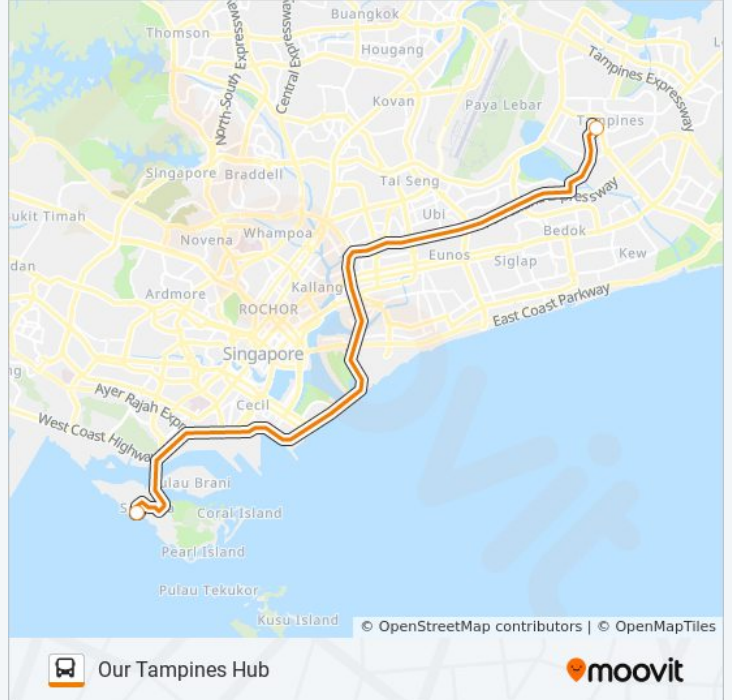

Use the Moovit App to find the closest OUR TAMPINES HUB ↔ SENTOSA bus station near you and find out when is the next OUR TAMPINES HUB ↔ SENTOSA bus arriving.

**Direction: Our Tampines Hub**

2 stops

[VIEW LINE SCHEDULE](#)

Beach View Rd - Beach Station Bus Terminal  
(14539)

Our Tampines Hub, South Plaza

**OUR TAMPINES HUB ↔ SENTOSA bus Time Schedule**

Our Tampines Hub Route Timetable:

Sunday	7:00 PM
Monday	Not Operational
Tuesday	Not Operational
Wednesday	Not Operational
Thursday	Not Operational
Friday	7:00 PM
Saturday	7:00 PM

**OUR TAMPINES HUB ↔ SENTOSA bus Info****Direction:** Our Tampines Hub**Stops:** 2**Trip Duration:** 25 min**Line Summary:**

**Direction: Sentosa**

2 stops

[VIEW LINE SCHEDULE](#)

Our Tampines Hub, South Plaza

**OUR TAMPINES HUB ↔ SENTOSA bus Info**

**Direction:** Sentosa

**Stops:** 2

**Trip Duration:** 22 min

**Line Summary:**

OUR TAMPINES HUB ↔ SENTOSA bus time schedules and route maps are available in an offline PDF at [moovitapp.com](https://moovitapp.com). Use the [Moovit App](#) to see live bus times, train schedule or subway schedule, and step-by-step directions for all public transit in Singapore.