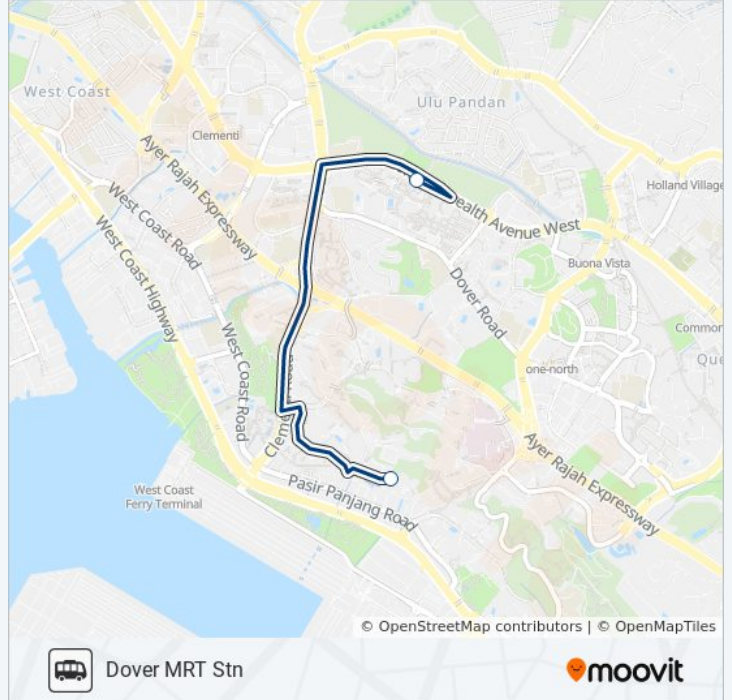

Use the Moovit App to find the closest ISS SHUTTLE bus station near you and find out when is the next ISS SHUTTLE bus arriving.

**Direction: Dover MRT Stn**

2 stops

[VIEW LINE SCHEDULE](#)

Iseas-Yusof Ishak Institute

C'wealth Ave West - Dover Stn Exit A (19031)

**ISS SHUTTLE bus Time Schedule**

Dover MRT Stn Route Timetable:

Sunday	Not Operational
Monday	5:15 PM - 6:30 PM
Tuesday	5:15 PM - 6:30 PM
Wednesday	5:15 PM - 6:30 PM
Thursday	5:15 PM - 6:30 PM
Friday	Not Operational
Saturday	Not Operational

**ISS SHUTTLE bus Info****Direction:** Dover MRT Stn**Stops:** 2**Trip Duration:** 3 min**Line Summary:**

### Direction: Nus Iss

2 stops

[VIEW LINE SCHEDULE](#)

C'wealth Ave West - Dover Stn Exit A (19031)

Institute Of Systems Science