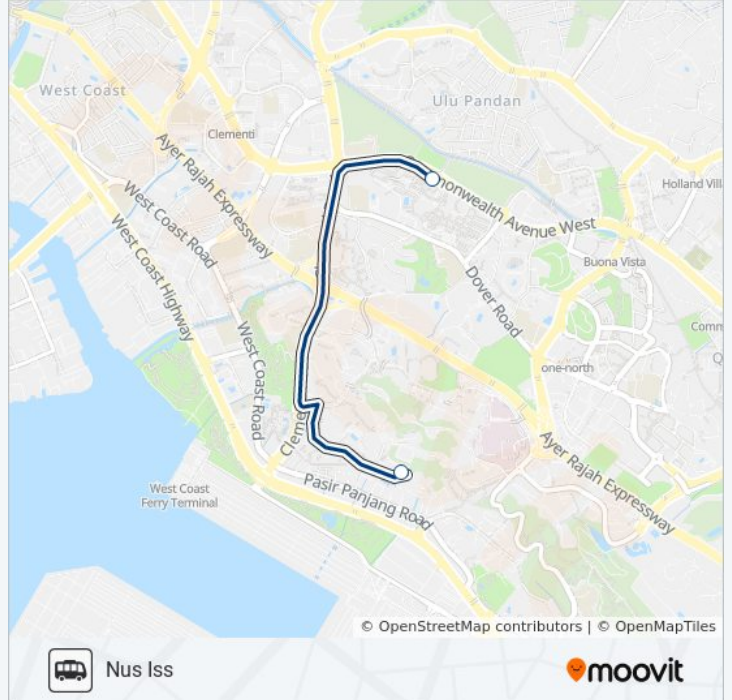

Use the Moovit App to find the closest ISS SHUTTLE bus station near you and find out when is the next ISS SHUTTLE bus arriving.

**Direction: Dover MRT Stn**

2 stops

[VIEW LINE SCHEDULE](#)

Iseas-Yusof Ishak Institute

**ISS SHUTTLE bus Info****Direction:** Dover MRT Stn**Stops:** 2**Trip Duration:** 3 min**Line Summary:**

### Direction: Nus Iss

2 stops

[VIEW LINE SCHEDULE](#)

C'wealth Ave West - Dover Stn Exit A (19031)

Institute Of Systems Science

### ISS SHUTTLE bus Info

**Direction:** Nus Iss

**Stops:** 2

**Trip Duration:** 3 min

**Line Summary:**

ISS SHUTTLE bus time schedules and route maps are available in an offline PDF at [moovitapp.com](https://moovitapp.com). Use the [Moovit App](#) to see live bus times, train schedule or subway schedule, and step-by-step directions for all public transit in Singapore.