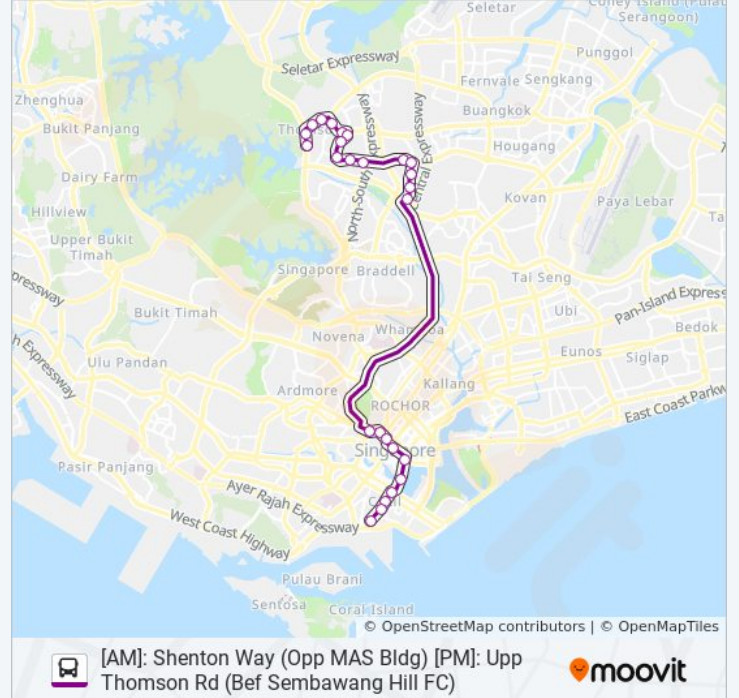

Ang Mo Kio Ave 4 - Mayflower Stn Exit 2 (54191)

Ang Mo Kio Ave 4 - Opp Blk 155 (54201)

Ang Mo Kio Ave 5 - Blk 180 (55111)

Ang Mo Kio Ave 5 - Opp Blk 604 (55121)

Yio Chu Kang Rd - Bef Thomson Hills Dr (56209)

Yio Chu Kang Rd - Aft Thomson Hills Dr (56199)

Upp Thomson Rd - Aft Yio Chu Kang Rd (56039)

Upp Thomson Rd - Bef Sembawang Hills Fc
(56029)

652 bus time schedules and route maps are available in an offline PDF at moovitapp.com. Use the [Moovit App](#) to see live bus times, train schedule or subway schedule, and step-by-step directions for all public transit in Singapore.

[About Moovit](#) • [MaaS Solutions](#) • [Supported Countries](#) • [Mooviter Community](#)

© 2024 Moovit - All Rights Reserved

Check Live Arrival Times