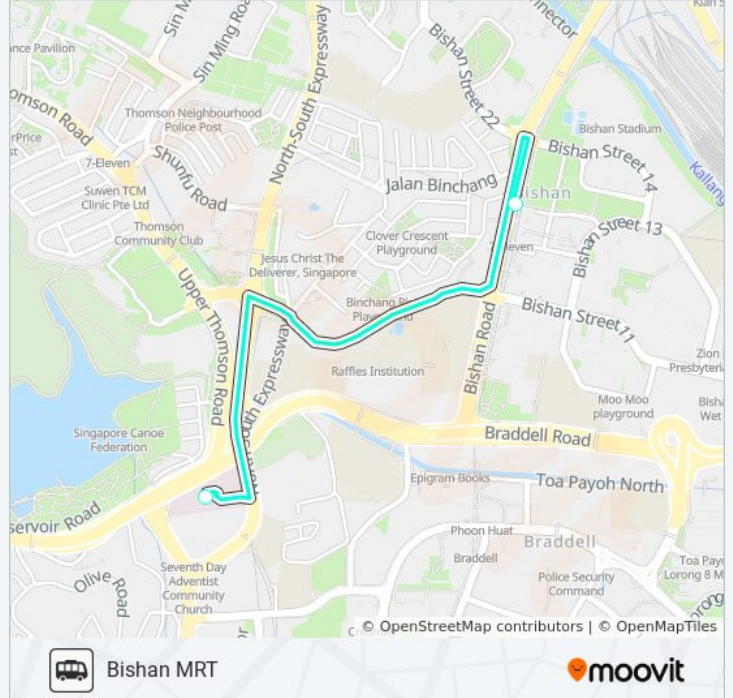

Use the Moovit App to find the closest MOUNT ALVERNIA HOSPITAL SHUTTLE bus station near you and find out when is the next MOUNT ALVERNIA HOSPITAL SHUTTLE bus arriving.

Direction: Bishan MRT

2 stops

[VIEW LINE SCHEDULE](#)

Mount Alvernia Hospital

Bishan MRT Pick Up/Drop Off Point

**MOUNT ALVERNIA HOSPITAL SHUTTLE bus
Time Schedule**

Bishan MRT Route Timetable:

Sunday	Not Operational
Monday	6:45 AM - 8:25 PM
Tuesday	6:45 AM - 8:25 PM
Wednesday	6:45 AM - 8:25 PM
Thursday	6:45 AM - 8:25 PM
Friday	Not Operational
Saturday	6:45 AM - 8:25 PM

MOUNT ALVERNIA HOSPITAL SHUTTLE bus Info**Direction:** Bishan MRT**Stops:** 2**Trip Duration:** 5 min**Line Summary:**

Direction: Mount Alvernia Hospital

2 stops

[VIEW LINE SCHEDULE](#)

Bishan MRT Pick Up/Drop Off Point

MOUNT ALVERNIA HOSPITAL SHUTTLE bus Info

Direction: Mount Alvernia Hospital

Stops: 2

Trip Duration: 5 min

Line Summary:

MOUNT ALVERNIA HOSPITAL SHUTTLE bus time schedules and route maps are available in an offline PDF at moovitapp.com. Use the [Moovit App](#) to see live bus times, train schedule or subway schedule, and step-by-step directions for all public transit in Singapore.