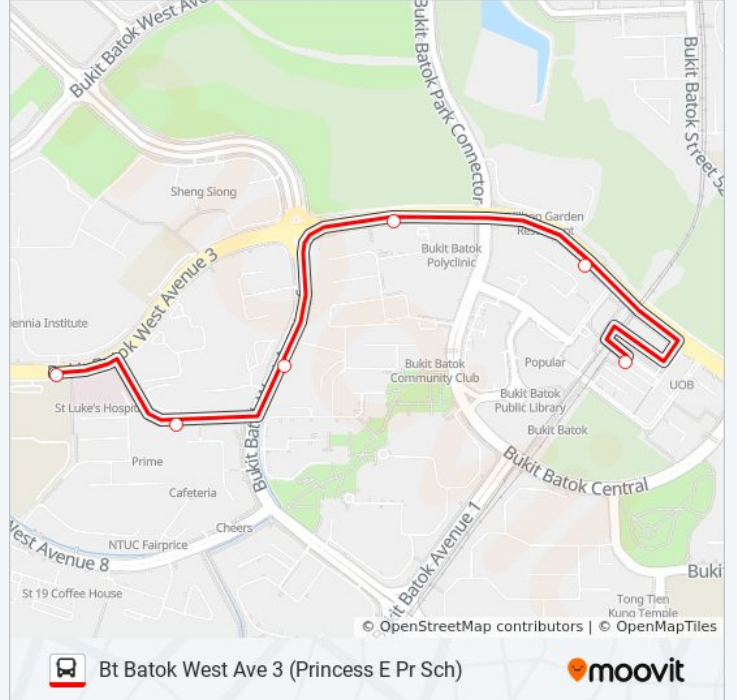

991A

Bt Batok West Ave 3 (Princess E Pr Sch)

Get The App

The 991A bus line Bt Batok West Ave 3 (Princess E Pr Sch) has one route. For regular weekdays, their operation hours are:

(1) Bt Batok West Ave 3 (Princess E Pr Sch): 12:15 AM - 1:00 AM

Use the Moovit App to find the closest 991A bus station near you and find out when is the next 991A bus arriving.

Direction: Bt Batok West Ave 3 (Princess E Pr Sch)

6 stops

[VIEW LINE SCHEDULE](#)

Bt Batok Ctrl - Bt Batok Int (43009)

991A bus Time Schedule

Bt Batok West Ave 3 (Princess E Pr Sch) Route

Timetable:

Sunday	12:15 AM - 1:00 AM
Monday	12:15 AM - 1:00 AM
Tuesday	12:15 AM - 1:00 AM
Wednesday	12:15 AM - 1:00 AM
Thursday	12:15 AM - 1:00 AM
Friday	12:15 AM - 1:00 AM
Saturday	12:15 AM - 1:00 AM

991A bus Info

Direction: Bt Batok West Ave 3 (Princess E Pr Sch)

Stops: 6

Trip Duration: 5 min

Line Summary:

991A bus time schedules and route maps are available in an offline PDF at moovitapp.com. Use the [Moovit App](#) to see live bus times, train schedule or subway schedule, and step-by-step directions for all public transit in Singapore.