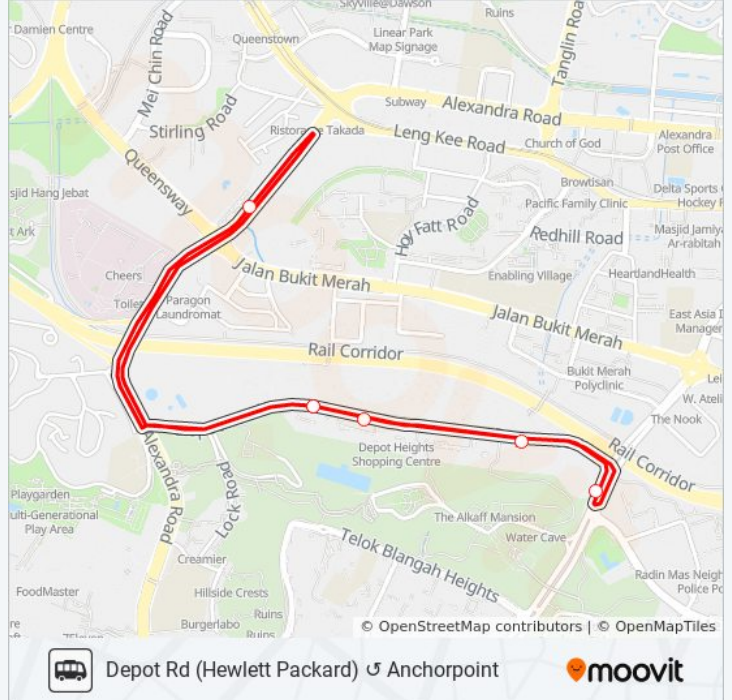

Use the Moovit App to find the closest ANCHORPOINT LUNCH SHUTTLE bus station near you and find out when is the next ANCHORPOINT LUNCH SHUTTLE bus arriving.

Direction: Depot Road

6 stops

[VIEW LINE SCHEDULE](#)

Henderson Rd - Opp Blk 1 (14241)

Opp Indian Temple (Beside Drc Drop-Off Pt Egress)

Depot Rd - Blk 114 (14471)

Depot Rd - Iss Intl Sch (14211)

Alexandra Rd - Anchorpoint (11521)

Henderson Rd - Opp Blk 1 (14241)

ANCHORPOINT LUNCH SHUTTLE bus Time Schedule

Depot Road Route Timetable:

| | |
|-----------|--------------------|
| Sunday | Not Operational |
| Monday | 11:30 AM - 2:00 PM |
| Tuesday | 11:30 AM - 2:00 PM |
| Wednesday | 11:30 AM - 2:00 PM |
| Thursday | 11:30 AM - 2:00 PM |
| Friday | Not Operational |
| Saturday | Not Operational |

ANCHORPOINT LUNCH SHUTTLE bus Info

Direction: Depot Road

Stops: 6

Trip Duration: 30 min

Line Summary:

Direction: Leng Kee Rd

8 stops

[VIEW LINE SCHEDULE](#)