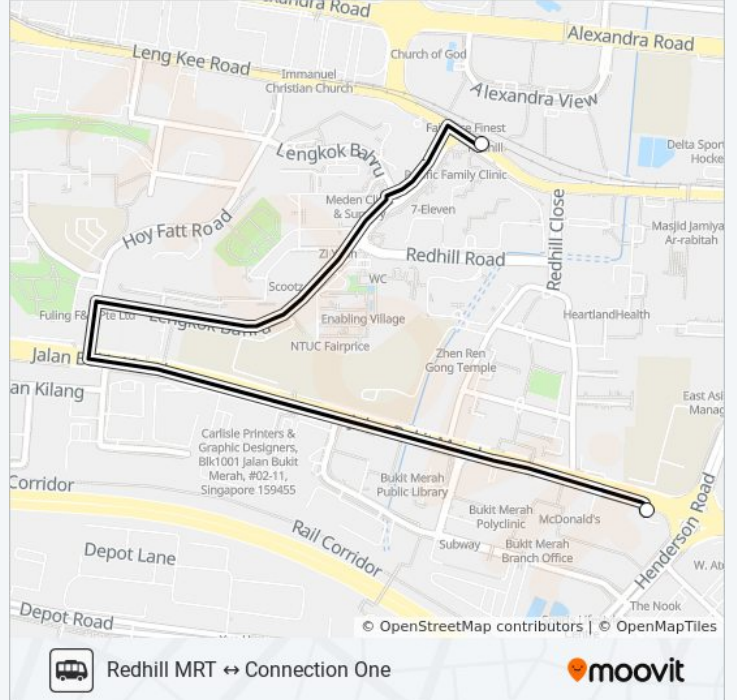

Use the Moovit App to find the closest CONNECTION ONE SHUTTLE bus station near you and find out when is the next CONNECTION ONE SHUTTLE bus arriving.

Direction: Connection One

2 stops

[VIEW LINE SCHEDULE](#)

CONNECTION ONE SHUTTLE bus Info

Direction: Connection One

Stops: 2

Trip Duration: 3 min

Line Summary:

Direction: Redhill MRT

2 stops

[VIEW LINE SCHEDULE](#)

Connection One

Tiong Bahru Rd - Redhill Stn (10209)

CONNECTION ONE SHUTTLE bus Time Schedule

Redhill MRT Route Timetable:

Sunday	Not Operational
Monday	7:30 AM - 6:50 PM
Tuesday	7:30 AM - 6:50 PM
Wednesday	7:30 AM - 6:50 PM
Thursday	7:30 AM - 6:50 PM
Friday	Not Operational
Saturday	7:30 AM - 1:50 PM

CONNECTION ONE SHUTTLE bus Info

Direction: Redhill MRT

Stops: 2

Trip Duration: 3 min

Line Summary:

CONNECTION ONE SHUTTLE bus time schedules and route maps are available in an offline PDF at moovitapp.com. Use the [Moovit App](#) to see live bus times, train schedule or subway schedule, and step-by-step directions for all public transit in Singapore.