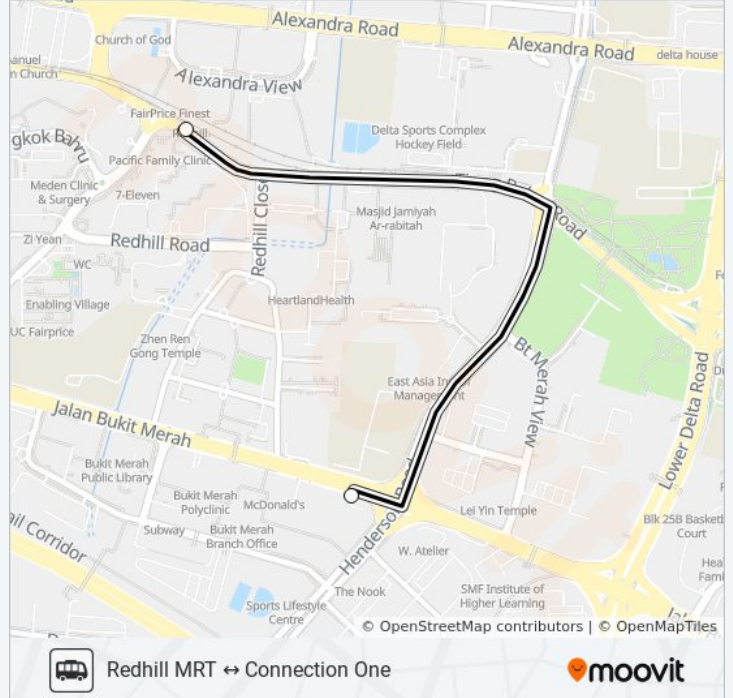

Use the Moovit App to find the closest CONNECTION ONE SHUTTLE bus station near you and find out when is the next CONNECTION ONE SHUTTLE bus arriving.

Direction: Connection One

2 stops

[VIEW LINE SCHEDULE](#)

Tiong Bahru Rd - Redhill Stn (10209)

Connection One

CONNECTION ONE SHUTTLE bus Time Schedule

Connection One Route Timetable:

Sunday	Not Operational
Monday	7:30 AM - 6:50 PM
Tuesday	7:30 AM - 6:50 PM
Wednesday	7:30 AM - 6:50 PM
Thursday	7:30 AM - 6:50 PM
Friday	Not Operational
Saturday	7:30 AM - 1:50 PM

CONNECTION ONE SHUTTLE bus Info

Direction: Connection One

Stops: 2

Trip Duration: 3 min

Line Summary:

Direction: Redhill MRT

2 stops

[VIEW LINE SCHEDULE](#)