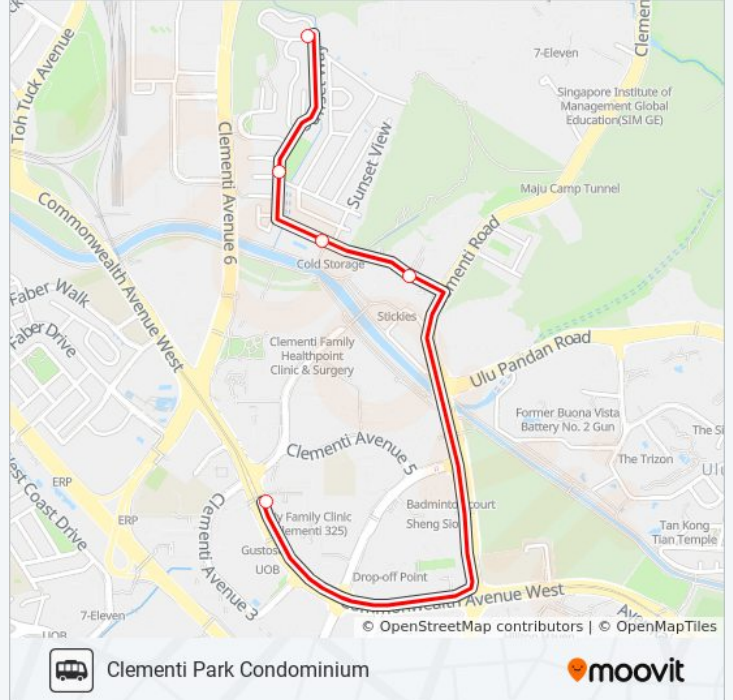

Clementi Park Condo

Aft Sunset Vale

Sunset Way Playground

House No. 90

Opp Freesia Woods Condo

C'wealth Ave West - Clementi Stn Exit B (17179)

CLEMENTI PARK SHUTTLE bus Time Schedule

Clementi MRT Route Timetable:

Direction: Clementi Park Condominium

5 stops

[VIEW LINE SCHEDULE](#)

C'wealth Ave West - Clementi Stn Exit B (17179)

Blk 105

Freesia Woods Condo

Opp Sunset Way Playground

Clementi Park Condo

CLEMENTI PARK SHUTTLE bus Info

Direction: Clementi Park Condominium

Stops: 5

Trip Duration: 10 min

Line Summary:

CLEMENTI PARK SHUTTLE bus time schedules and route maps are available in an offline PDF at moovitapp.com. Use the [Moovit App](#) to see live bus times, train schedule or subway schedule, and step-by-step directions for all public transit in Singapore.