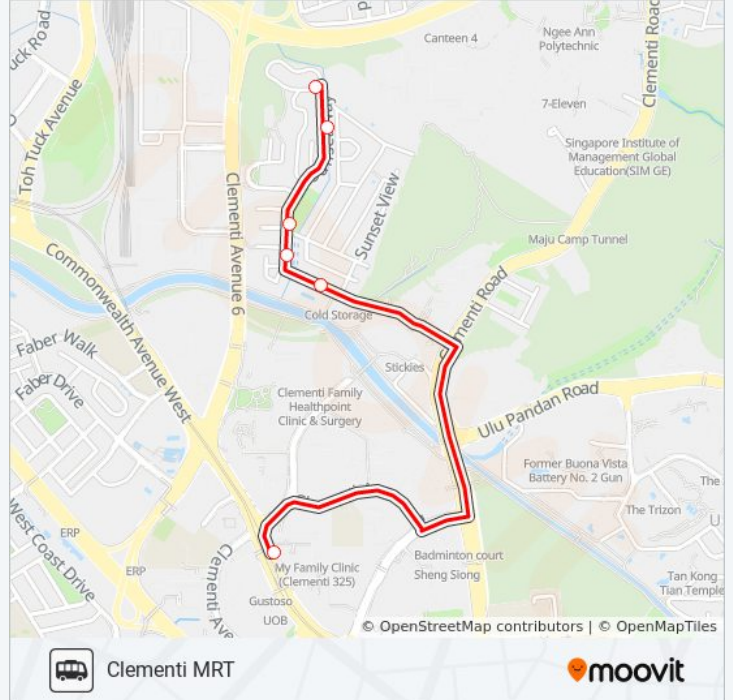

Use the Moovit App to find the closest CLEMENTI PARK SHUTTLE bus station near you and find out when is the next CLEMENTI PARK SHUTTLE bus arriving.

Direction: Clementi MRT

6 stops

[VIEW LINE SCHEDULE](#)

Clementi Park Condo

Aft Sunset Vale

Sunset Way Playground

House No. 90

Opp Freesia Woods Condo

C'wealth Ave West - Clementi Stn Exit B (17179)

CLEMENTI PARK SHUTTLE bus Time Schedule

Clementi MRT Route Timetable:

Direction: Clementi Park Condominium

5 stops

[VIEW LINE SCHEDULE](#)

C'wealth Ave West - Clementi Stn Exit B (17179)

Blk 105

Freesia Woods Condo

Opp Sunset Way Playground

Clementi Park Condo