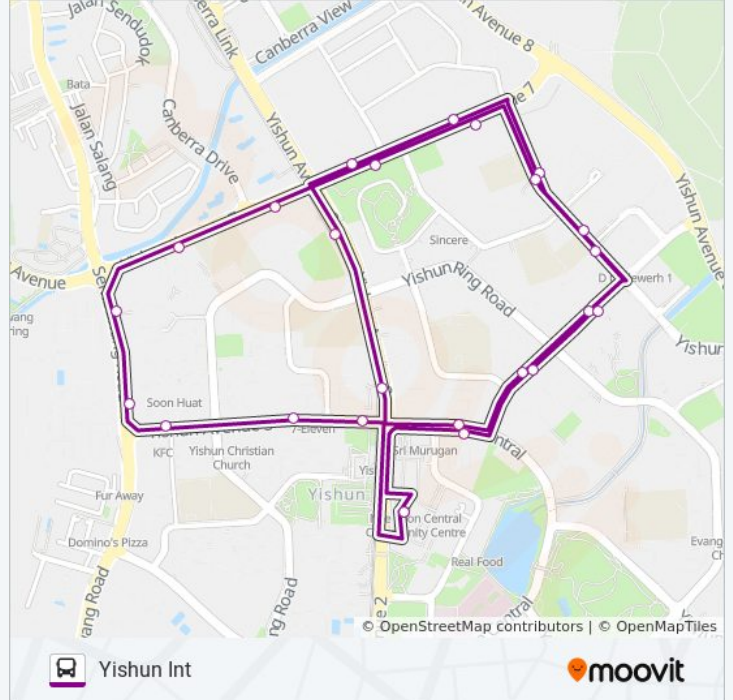

Yishun Ave 2 (Yishun Stn Exit E)

Get The App

The 811T bus line (Yishun Ave 2 (Yishun Stn Exit E)) has 2 routes. For regular weekdays, their operation hours are:
(1) Yishun Ave 2 (Yishun Stn Exit E): 6:01 AM - 8:09 AM(2) Yishun Int: 12:29 AM - 12:55 AM
Use the Moovit App to find the closest 811T bus station near you and find out when is the next 811T bus arriving.

811T bus Info

Direction: Yishun Ave 2 (Yishun Stn Exit E)

Stops: 7

Trip Duration: 9 min

Line Summary:

Direction: Yishun Int

25 stops

[VIEW LINE SCHEDULE](#)

811T bus Info

Direction: Yishun Int

Stops: 25

Trip Duration: 28 min

Line Summary:

Yishun Ave 7 - Opp Blk 288 (59219)

Yishun Ave 6 - Opp Chongfu Pr Sch (59201)

Yishun Ave 6 - Opp Northland Sec Sch (59191)

Yishun Ave 9 - Opp Blk 245 (59181)

Yishun Ave 9 - Blk 309 (59171)

Yishun Ctrl - Opp Blk 201 (59161)

Yishun Ave 2 - Yishun Int (59009)

811T bus time schedules and route maps are available in an offline PDF at moovitapp.com. Use the [Moovit App](#) to see live bus times, train schedule or subway schedule, and step-by-step directions for all public transit in Singapore.