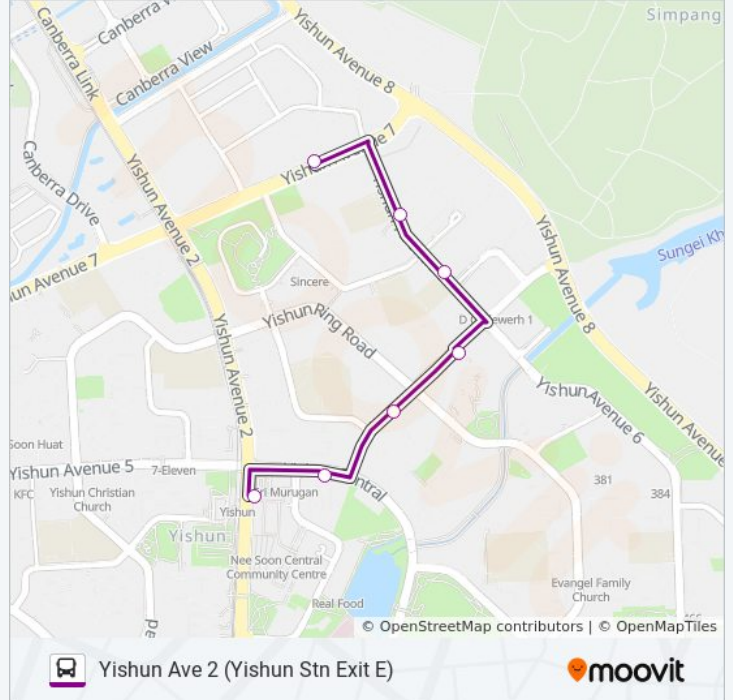

Yishun Ave 2 (Yishun Stn Exit E)

Get The App

The 811T bus line (Yishun Ave 2 (Yishun Stn Exit E)) has 2 routes. For regular weekdays, their operation hours are:
(1) Yishun Ave 2 (Yishun Stn Exit E): 6:01 AM - 8:09 AM(2) Yishun Int: 12:29 AM - 12:55 AM
Use the Moovit App to find the closest 811T bus station near you and find out when is the next 811T bus arriving.

Direction: Yishun Ave 2 (Yishun Stn Exit E)

7 stops

[VIEW LINE SCHEDULE](#)

- Yishun Ave 7 - Opp Blk 288 (59219)
- Yishun Ave 6 - Opp Chongfu Pr Sch (59201)
- Yishun Ave 6 - Opp Northland Sec Sch (59191)
- Yishun Ave 9 - Opp Blk 245 (59181)
- Yishun Ave 9 - Blk 309 (59171)
- Yishun Ctrl - Opp Blk 201 (59161)
- Yishun Ave 2 - Yishun Stn Exit E (59072)

811T bus Time Schedule

Yishun Ave 2 (Yishun Stn Exit E) Route Timetable:

Sunday	Not Operational
Monday	6:01 AM - 8:09 AM
Tuesday	6:01 AM - 8:09 AM
Wednesday	6:01 AM - 8:09 AM
Thursday	6:01 AM - 8:09 AM
Friday	Not Operational
Saturday	Not Operational

811T bus Info

Direction: Yishun Ave 2 (Yishun Stn Exit E)

Stops: 7

Trip Duration: 9 min

Line Summary:

Direction: Yishun Int

25 stops

[VIEW LINE SCHEDULE](#)