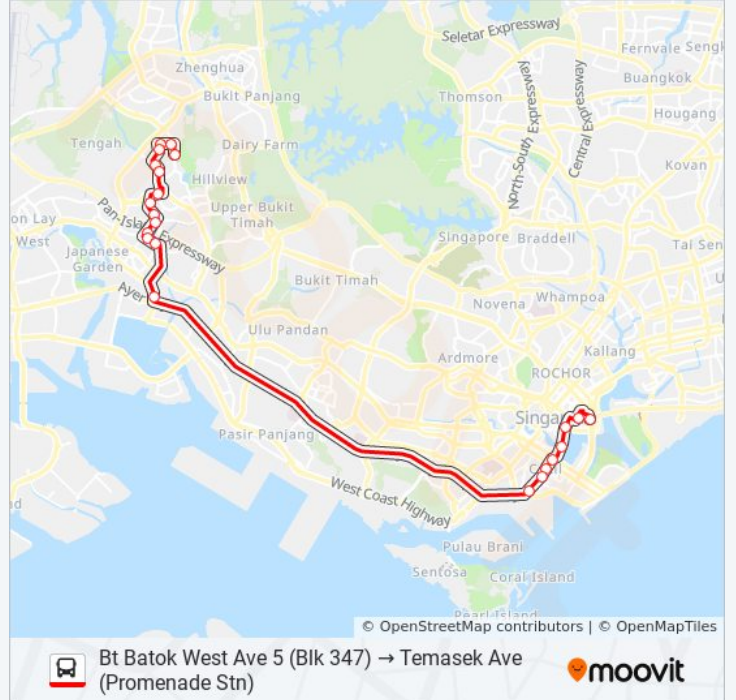

868E

Bt Batok West Ave 5 (Blk 347) → Temasek Ave (Promenade Stn)

Get The App

The 868E bus line Bt Batok West Ave 5 (Blk 347) → Temasek Ave (Promenade Stn) has one route. For regular weekdays, their operation hours are:

(1) Temasek Ave (Promenade Stn): 7:30 AM - 7:45 AM

Use the Moovit App to find the closest 868E bus station near you and find out when is the next 868E bus arriving.

Direction: Temasek Ave (Promenade Stn)

22 stops

[VIEW LINE SCHEDULE](#)

- Bt Batok West Ave 5 - Blk 347 (43581)
- Bt Batok West Ave 7 - Opp Hometeamns (43641)
- Bt Batok West Ave 7 - Blk 334 (43831)
- Bt Batok West Ave 4 - Blk 331 (43491)
- Bt Batok West Ave 2 - Blk 315 (43481)
- Bt Batok West Ave 2 - Blk 306 (43471)
- Bt Batok West Ave 3 - Bt Batok Polyclinic (43401)
- Bt Batok West Ave 6 - Opp Blk 144 (43321)
- Bt Batok West Ave 6 - Blk 109 (43371)
- Bt Batok Ave 1 - Blk 298 (43699)
- Jurong East Ctrl - Blk 266 (28629)
- Toh Guan Rd - Opp Blk 288d (28631)
- Toh Guan Rd - Blk 284 (28641)
- Jurong Town Hall Rd - German Ctr (28229)
- Anson Rd - Hub Synergy Pt (03222)
- Robinson Rd - Aft Capital Twr (03111)
- Robinson Rd - 80 Robinson Rd (03071)
- Robinson Rd - Raffles Pl Stn Exit F (03031)
- Fullerton Rd - Fullerton Sq (03011)
- Esplanade Dr - Esplanade Bridge (02111)
- Temasek Blvd - Suntec Convention Ctr (02151)

868E bus Info

Direction: Temasek Ave (Promenade Stn)

Stops: 22

Trip Duration: 56 min

Line Summary:

Temasek Ave - Aft Promenade Stn Exit C (02161)

868E bus time schedules and route maps are available in an offline PDF at moovitapp.com. Use the [Moovit App](#) to see live bus times, train schedule or subway schedule, and step-by-step directions for all public transit in Singapore.