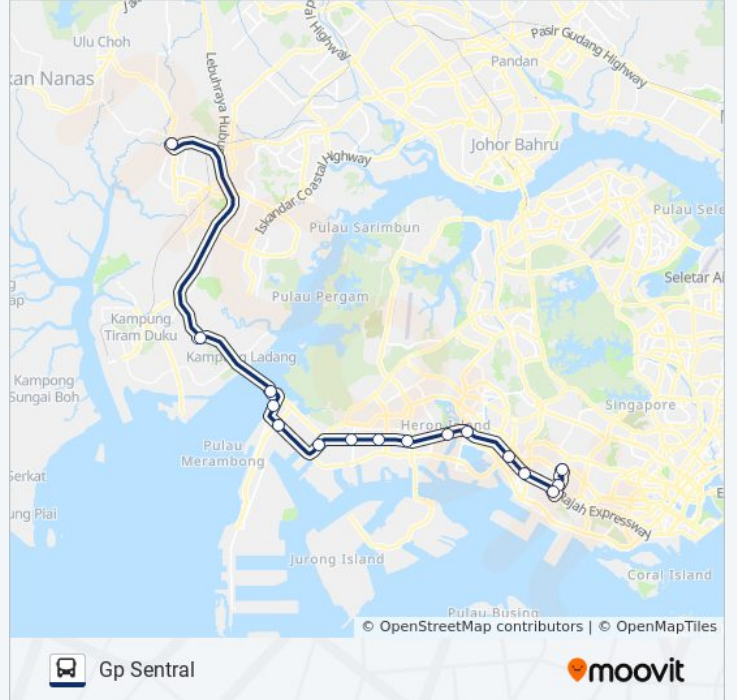

The Star Vista

Ayer Rajah Ave - Opp One-North Stn (18059)

Lower Kent Ridge Rd - Kent Ridge Stn Exit A/Nuh (18331)

Aye - Blk 610 (17121)

Aye - Blk 506 (20011)

Jln Ahmad Ibrahim - Carrier S'Pore (20081)

Jln Ahmad Ibrahim - Aft Jurong Lake (21011)

Jln Ahmad Ibrahim - Bef Jurong Hill (22011)

Jln Ahmad Ibrahim - Carrier Transcold P/L (23011)

Jln Ahmad Ibrahim - M.C. Packaging Pte Ltd (24011)

Tuas Rd - Gul Circle Stn Exit A (24511)

Pioneer Rd - Tuas West Rd Stn Exit A (24719)

Tuas West Dr - Tuas Link Stn (25429)

Tuas Checkpoint (Departure)

Second Link Checkpoint

Gp Sentral

TS6 bus Time Schedule

Gp Sentral Route Timetable:

Sunday	7:00 AM - 8:00 PM
Monday	7:00 AM - 8:00 PM
Tuesday	7:00 AM - 8:00 PM
Wednesday	7:00 AM - 8:00 PM
Thursday	7:00 AM - 8:00 PM
Friday	7:00 AM - 8:00 PM
Saturday	7:00 AM - 8:00 PM

TS6 bus Info

Direction: Gp Sentral

Stops: 16

Trip Duration: 90 min

Line Summary:

TS6 bus time schedules and route maps are available in an offline PDF at moovitapp.com. Use the [Moovit App](#) to see live bus times, train schedule or subway schedule, and step-by-step directions for all public transit in Singapore.