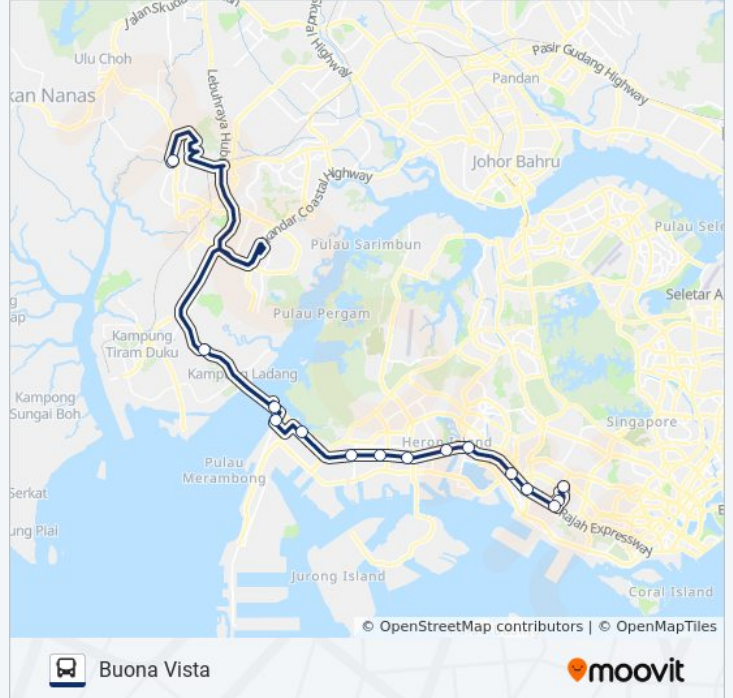

Direction: Buona Vista

15 stops

[VIEW LINE SCHEDULE](#)

- Gp Sentral
- Ciq Second Link
- Tuas Checkpoint (Departure)
- Tuas West Dr - Opp Tuas Link Stn (25421)
- Jln Ahmad Ibrahim - Raffles Country Club (25221)
- Jln Ahmad Ibrahim - Liang Huat Ind Cplx (24019)
- Jln Ahmad Ibrahim - Nippon Paint (23019)
- Jln Ahmad Ibrahim - Aft Tractor Rd (22019)
- Jln Ahmad Ibrahim - Aft Yuan Ching Rd (21019)
- Jln Ahmad Ibrahim - Opp Carrier S'Pore (20089)
- Aye - Blk 431 (20019)
- Aye - Aft Nus High Sch (17129)
- Buona Vista Flyover - Opp Nuh (18079)
- Ayer Rajah Ave - One-North Stn (18051)
- The Star Vista

TS6 bus Time Schedule

Buona Vista Route Timetable:

Sunday	4:15 AM - 5:30 PM
Monday	4:15 AM - 5:30 PM
Tuesday	4:15 AM - 5:30 PM
Wednesday	4:15 AM - 5:30 PM
Thursday	4:15 AM - 5:30 PM
Friday	4:15 AM - 5:30 PM
Saturday	4:15 AM - 5:30 PM

TS6 bus Info

Direction: Buona Vista

Stops: 15

Trip Duration: 90 min

Line Summary:

Direction: Gp Sentral

16 stops

[VIEW LINE SCHEDULE](#)

The Star Vista

Ayer Rajah Ave - Opp One-North Stn (18059)

Lower Kent Ridge Rd - Kent Ridge Stn Exit A/Nuh (18331)

Aye - Blk 610 (17121)

Aye - Blk 506 (20011)

Jln Ahmad Ibrahim - Carrier S'Pore (20081)

Jln Ahmad Ibrahim - Aft Jurong Lake (21011)