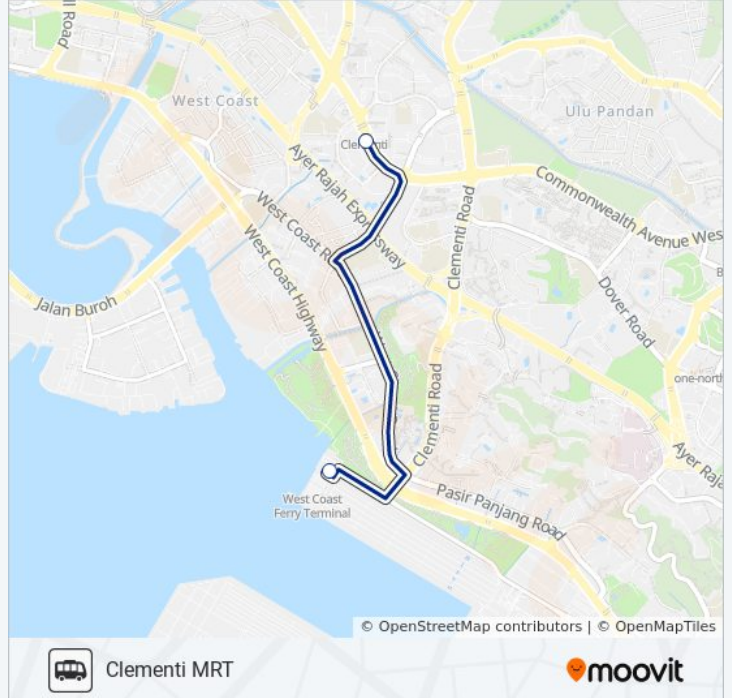

Use the Moovit App to find the closest RSYC SHUTTLE bus station near you and find out when is the next RSYC SHUTTLE bus arriving.

Direction: Clementi MRT

2 stops

[VIEW LINE SCHEDULE](#)

Republic Of Singapore Yacht Club

C'wealth Ave West - Clementi Stn Exit D (Taxi Stand J07)

RSYC SHUTTLE bus Time Schedule

Clementi MRT Route Timetable:

Sunday	7:05 AM - 11:15 PM
Monday	7:05 AM - 11:15 PM
Tuesday	7:05 AM - 11:15 PM
Wednesday	7:05 AM - 11:15 PM
Thursday	7:05 AM - 11:15 PM
Friday	7:05 AM - 11:15 PM
Saturday	7:05 AM - 11:15 PM

RSYC SHUTTLE bus Info

Direction: Clementi MRT

Stops: 2

Trip Duration: 3 min

Line Summary:

Direction: Haw Par Villa MRT & Clementi MRT

3 stops

[VIEW LINE SCHEDULE](#)

Direction: Haw Par Villa MRT & Clementi MRT

Stops: 3

Trip Duration: 8 min

Line Summary:

Direction: Republic Of Singapore Yacht Club

2 stops

[VIEW LINE SCHEDULE](#)

C'wealth Ave West - Clementi Stn Exit D (Taxi Stand J07)