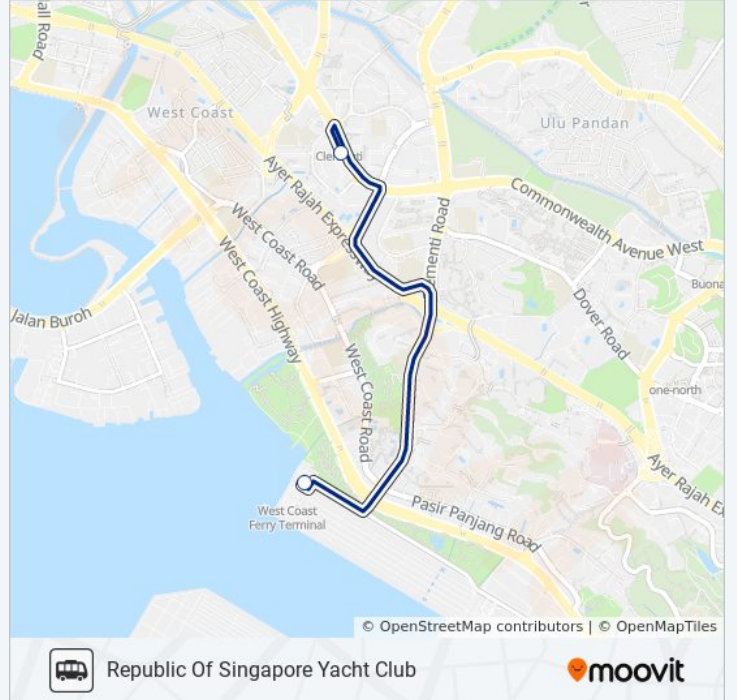

Use the Moovit App to find the closest RSYC SHUTTLE bus station near you and find out when is the next RSYC SHUTTLE bus arriving.

Direction: Clementi MRT

2 stops

[VIEW LINE SCHEDULE](#)

Republic Of Singapore Yacht Club

Direction: Haw Par Villa MRT & Clementi MRT

Stops: 3

Trip Duration: 8 min

Line Summary:

Direction: Republic Of Singapore Yacht Club

2 stops

[VIEW LINE SCHEDULE](#)

C'wealth Ave West - Clementi Stn Exit D (Taxi Stand J07)

Republic Of Singapore Yacht Club

RSYC SHUTTLE bus Time Schedule

Republic Of Singapore Yacht Club Route Timetable:

Sunday	6:40 AM - 10:30 PM
Monday	6:40 AM - 10:30 PM
Tuesday	6:40 AM - 10:30 PM
Wednesday	6:40 AM - 10:30 PM
Thursday	6:40 AM - 10:30 PM
Friday	6:40 AM - 10:30 PM
Saturday	6:40 AM - 10:30 PM

RSYC SHUTTLE bus Info

Direction: Republic Of Singapore Yacht Club

Stops: 2

Trip Duration: 3 min

Line Summary:

RSYC SHUTTLE bus time schedules and route maps are available in an offline PDF at moovitapp.com. Use the [Moovit App](#) to see live bus times, train schedule or subway schedule, and step-by-step directions for all public transit in Singapore.