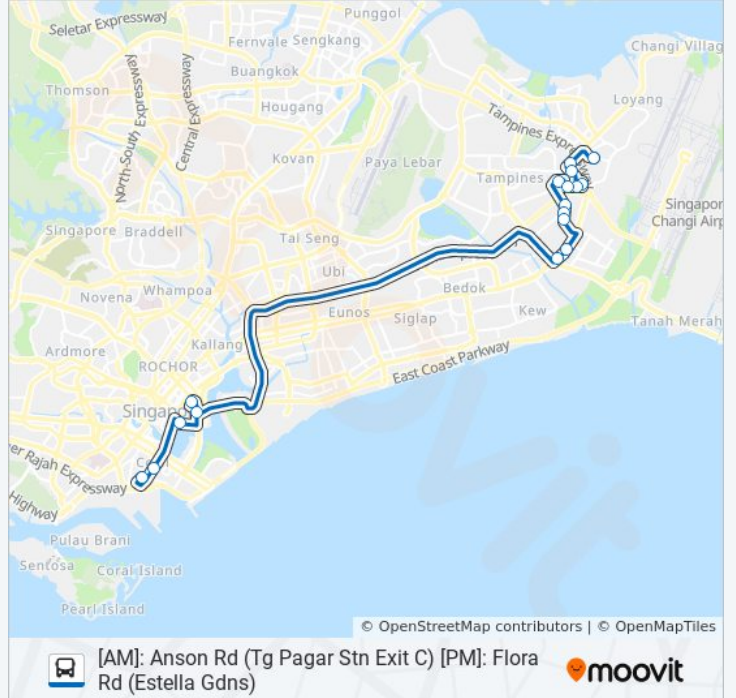

753 bus Info

Direction: Anson Rd (Tg Pagar Stn Exit C)

Stops: 17

Trip Duration: 50 min

Line Summary:

Direction: Flora Rd (Estella Gdns)

20 stops

[VIEW LINE SCHEDULE](#)